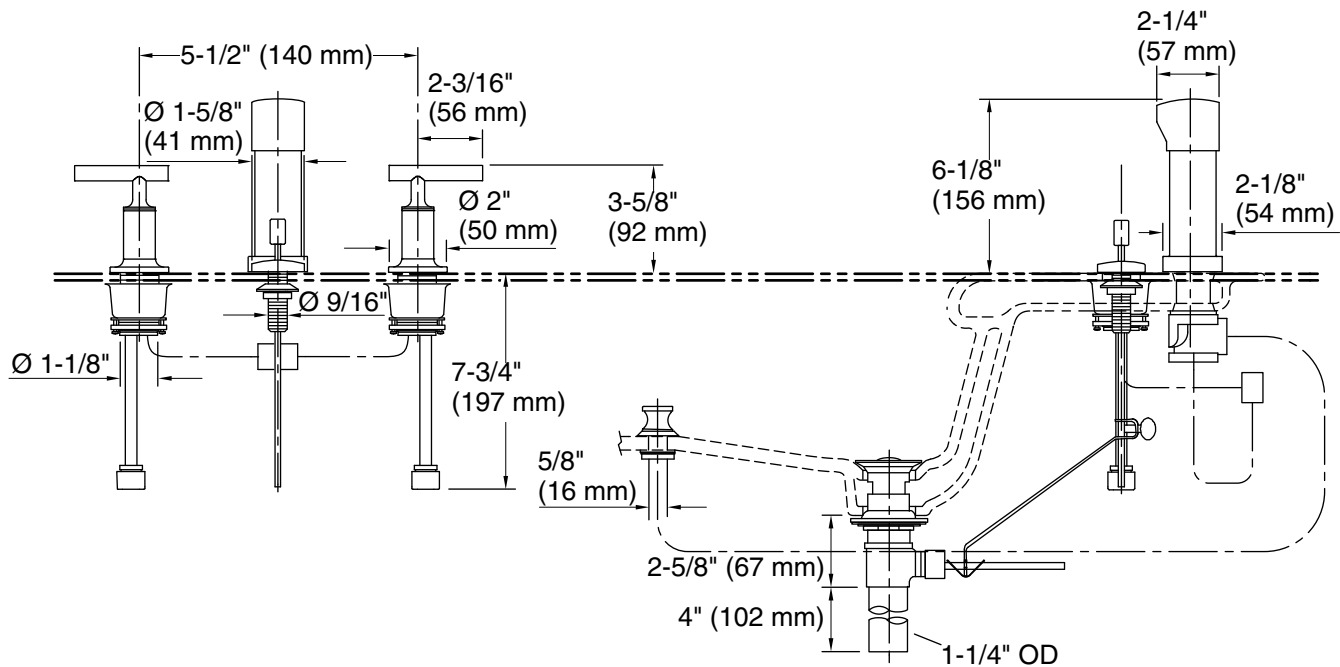

Material

- Brass valve bodies

Installation

- Flexible connections for easy installation

Recommended Products/Accessories

- K-23726 Drain treatment
- K-23723 Faucet cleaner
- K-14375 24" Double Towel Bar
- K-14377 Pivoting toilet paper holder
- K-14435 18" Towel Bar
- K-14436 24" Towel Bar
- K-14441 Towel Ring
- K-14443 Robe Hook
- K-14444 Vertical toilet paper holder

Technical Information

All product dimensions are nominal.

Drain included: Yes

Notes

Install this product according to the installation instructions.