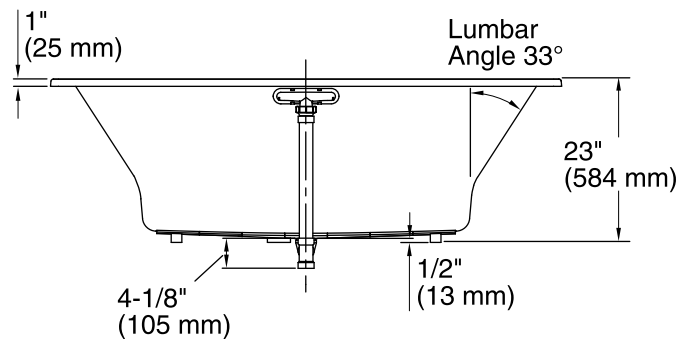

Underscore® Rectangle

6' Bath
K-1834

Features

- Center drain.
- Slotted overflow for deep soaking.
- Integral lumbar support.
- 72" (1829 mm) x 36" (914 mm) x 23" (584 mm)

Material

- Acrylic

Installation

- Drop-in or under-mount.

No change in measurement if connected with drain illustrated. (K-7272)

Drop-In Rim Detail

Technical Information

All product dimensions are nominal.

Installation:	Drop-in, Under-mount
Drain location:	Center
Basin area, bottom:	45-3/4" x 25-15/16" (1162 mm x 659 mm)
Basin area, top:	65-3/8" x 29-5/16" (1661 mm x 745 mm)
Weight:	82 lbs (37.2 kg)
Minimum floor load:	58 lbs/ft ² (283.2 kg/m ²)
Water depth:	19-7/16" (494 mm)
Water capacity:	112.9 gal (427.4 L)
Cutout:	Drop-in, 71-1/2" x 35-1/2" (1816 mm x 902 mm)
Minimum flat for door:	2-3/4" (69 mm)