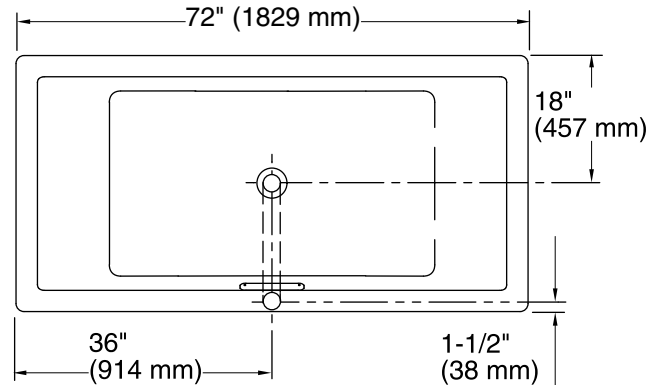

Underscore® Rectangle

6' Bath
K-1834

Features

- Center drain.
- Slotted overflow for deep soaking.
- Integral lumbar support.
- 72" (1829 mm) x 36" (914 mm) x 23" (584 mm)

Material

- Acrylic

Installation

- Drop-in or under-mount.

No change in measurement if connected with drain illustrated. (K-7272)

Drop-In Rim Detail

Technical Information

All product dimensions are nominal.

Installation:	Drop-in, Under-mount
Drain location:	Center
Basin area, bottom:	45-3/4" x 25-15/16" (1162 mm x 659 mm)
Basin area, top:	65-3/8" x 29-5/16" (1661 mm x 745 mm)
Weight:	82 lbs (37.2 kg)
Minimum floor load:	58 lbs/ft ² (283.2 kg/m ²)
Water depth:	19-7/16" (494 mm)
Water capacity:	112.9 gal (427.4 L)
Cutout:	Drop-in, 71-1/2" x 35-1/2" (1816 mm x 902 mm)
Minimum flat for door:	2-3/4" (69 mm)