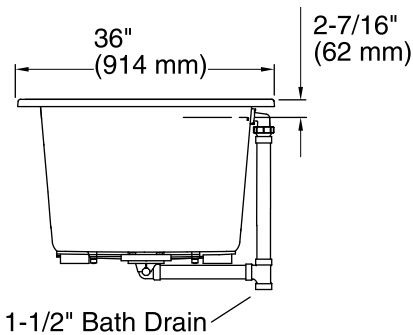

Underscore® Rectangle

6' Bath
K-1834

Features

- Center drain.
- Slotted overflow for deep soaking.
- Integral lumbar support.
- 72" (1829 mm) x 36" (914 mm) x 23" (584 mm)

Material

- Acrylic

Installation

- Drop-in or under-mount.

No change in measurement if connected with drain illustrated. (K-7272)

Drop-In Rim Detail

Technical Information

All product dimensions are nominal.

Installation:	Drop-in, Under-mount
Drain location:	Center
Basin area, bottom:	45-3/4" x 25-15/16" (1162 mm x 659 mm)
Basin area, top:	65-3/8" x 29-5/16" (1661 mm x 745 mm)
Weight:	82 lbs (37.2 kg)
Minimum floor load:	58 lbs/ft ² (283.2 kg/m ²)
Water depth:	19-7/16" (494 mm)
Water capacity:	112.9 gal (427.4 L)
Cutout:	Drop-in, 71-1/2" x 35-1/2" (1816 mm x 902 mm)
Minimum flat for door:	2-3/4" (69 mm)