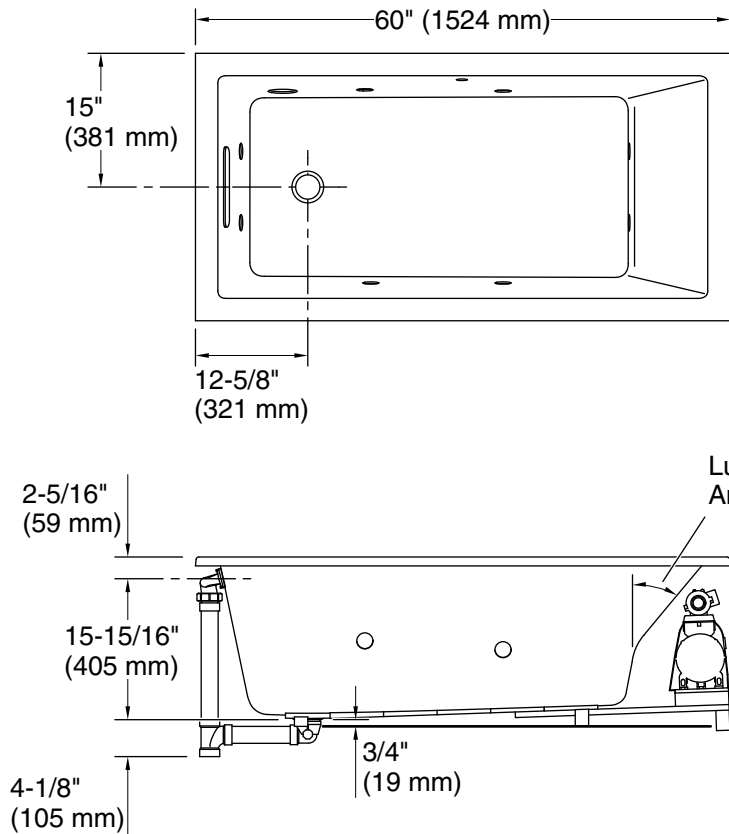

No change in measurements if connected with drain illustrated. (K-7271)

Drop-in Rim Detail

Blower Motor Access
20" (508 mm) W x 15" (381 mm) H Min

1-1/2" Bath Drain

Required Electrical Service

Two dedicated circuits required.

Pump: 120 V, 15 A, 60 Hz
Heater: 120 V, 15 A, 60 Hz

Technical Information

All product dimensions are nominal.

Installation: Drop-in
Basin area, bottom: 42-7/16" x 20" (1078 mm x 508 mm)
Basin area, top: 54-5/16" x 24-1/4" (1380 mm x 617 mm)
Weight: 135.8 lbs (61.6 kg)
Minimum floor load: 46 lbs/ft² (224.6 kg/m²)
Water depth: 14-3/4" (374 mm)
Water capacity: 59.8 gal (226.4 L)
Cutout: Drop-in, 59-1/2" x 28-1/2" (1511 mm x 724 mm)
Electrical component rating: Pump: 120 V, 7 A, 60 Hz
Heater: 120 V, 12 A, 60 Hz

Notes

Measure your actual product for rough-in details.

Install this product according to the installation instructions.

The hot water supply should be 70% of the capacity of the bath or greater. Installations will vary.