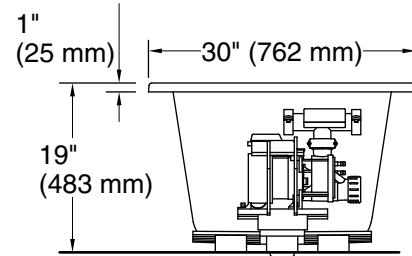

No change in measurements if connected with drain illustrated. (K-7271)

Drop-in Rim Detail

Blower Motor Access
20" (508 mm) W x 15" (381 mm) H Min

1-1/2" Bath Drain

Required Electrical Service

Two dedicated circuits required.

Pump: 120 V, 15 A, 60 Hz
Heater: 120 V, 15 A, 60 Hz

Technical Information

All product dimensions are nominal.

Installation: Drop-in
Basin area, bottom: 42-7/16" x 20" (1078 mm x 508 mm)
Basin area, top: 54-5/16" x 24-1/4" (1380 mm x 617 mm)
Weight: 135.8 lbs (61.6 kg)
Minimum floor load: 46 lbs/ft² (224.6 kg/m²)
Water depth: 14-3/4" (374 mm)
Water capacity: 59.8 gal (226.4 L)
Cutout: Drop-in, 59-1/2" x 28-1/2" (1511 mm x 724 mm)
Electrical component rating: Pump: 120 V, 7 A, 60 Hz
Heater: 120 V, 12 A, 60 Hz