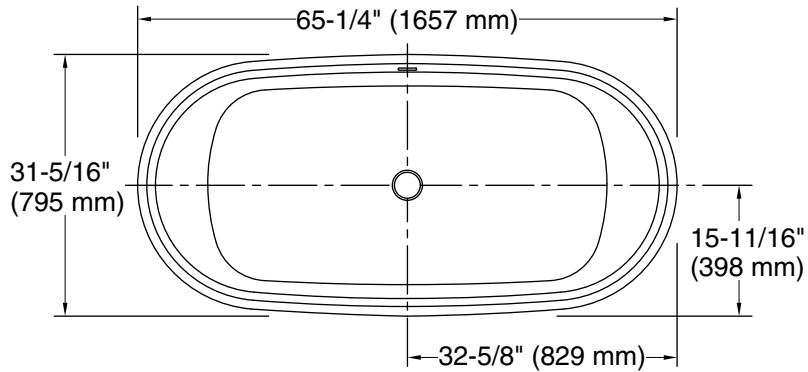

### Features

- Freestanding design creates a striking focal point in your bathing area
- 17" (432 mm) depth offers a deep soaking experience
- Integral lumbar support
- Slotted overflow allows for deep soaking
- Center toe-tap drain color-matched to the bath

### Technical Information

All product dimensions are nominal.

Installation:	Freestanding
Drain location:	Center
Basin area, bottom:	48-1/4" x 24-5/16" (1226 mm x 618 mm)
Basin area, top:	61-11/16" x 27-7/8" (1567 mm x 708 mm)
Weight:	135 lbs (61.2 kg)
Water depth:	17" (432 mm)
Water capacity:	88 gal (333.1 L)
Template:	Footprint, 1314997, not required, not included