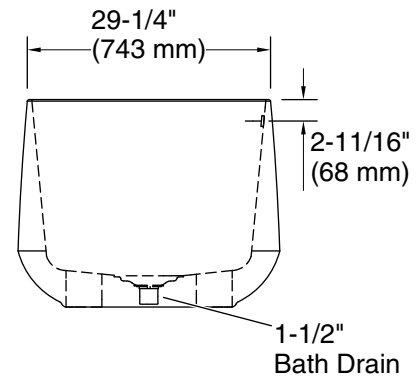

### Features

- Freestanding design creates a striking focal point in your bathing area
- 17" (432 mm) depth offers a deep soaking experience
- Integral lumbar support
- Slotted overflow allows for deep soaking
- Center toe-tap drain color-matched to the bath

### Technical Information

All product dimensions are nominal.

Installation:	Freestanding
Drain location:	Center
Basin area, bottom:	48-1/4" x 24-5/16" (1226 mm x 618 mm)
Basin area, top:	61-11/16" x 27-7/8" (1567 mm x 708 mm)
Weight:	135 lbs (61.2 kg)
Water depth:	17" (432 mm)
Water capacity:	88 gal (333.1 L)
Template:	Footprint, 1314997, not required, not included