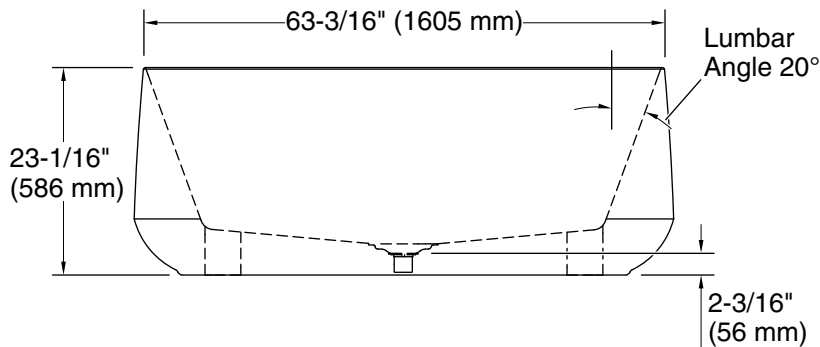

### Technical Information

All product dimensions are nominal.

Installation:	Freestanding
Drain location:	Center
Basin area, bottom:	48-1/4" x 24-5/16" (1226 mm x 618 mm)
Basin area, top:	61-11/16" x 27-7/8" (1567 mm x 708 mm)
Weight:	135 lbs (61.2 kg)
Water depth:	17" (432 mm)
Water capacity:	88 gal (333.1 L)
Template:	Footprint, 1314997, not required, not included