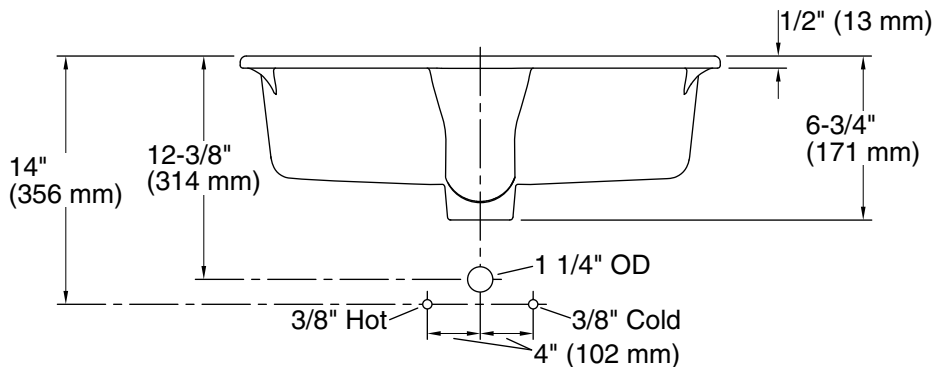

Features

- Geometric rectangular basin with vertical sides
- Overflow drain
- No faucet holes; requires wall- or counter-mount faucet

Material

- Vitreous china

Installation

- Undermount

Recommended Products/Accessories

Technical Information

All product dimensions are nominal.

- Bowl configuration: Single
- Bowl area (Only): Length: 17-1/4" (438 mm)
Width: 13" (330 mm)
Water depth: 3-1/8" (79 mm)
- With overflow: Yes
- Drain hole: 1-3/4" (44 mm)
- Template: 1109226-7, required, not included