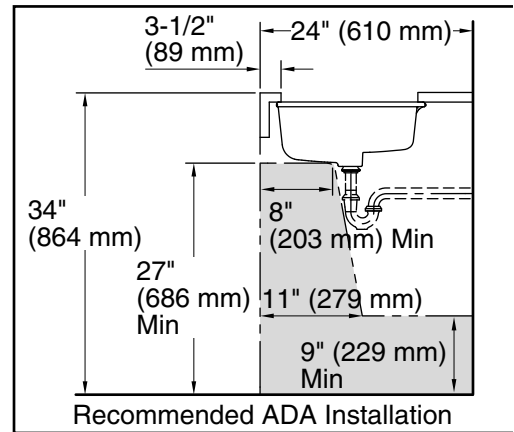

Features

- Geometric rectangular basin with vertical sides
- Overflow drain
- No faucet holes; requires wall- or counter-mount faucet

Material

- Vitreous china

Installation

- Undermount

Recommended Products/Accessories

K-8998 P-Trap
K-23726 Drain treatment
K-23725 Cast iron cleaner

Included Components

1193643 Basin clamps

ADA

Codes/Standards

ASME A112.19.2/CSA B45.1
ADA
ICC/ANSI A117.1
IAPMO Certification

KOHLER® One-Year Limited Warranty

Technical Information

All product dimensions are nominal.

- Bowl configuration: Single
- Bowl area (Only): Length: 17-1/4" (438 mm)
Width: 13" (330 mm)
Water depth: 3-1/8" (79 mm)
- With overflow: Yes
- Drain hole: 1-3/4" (44 mm)
- Template: 1109226-7, required, not included