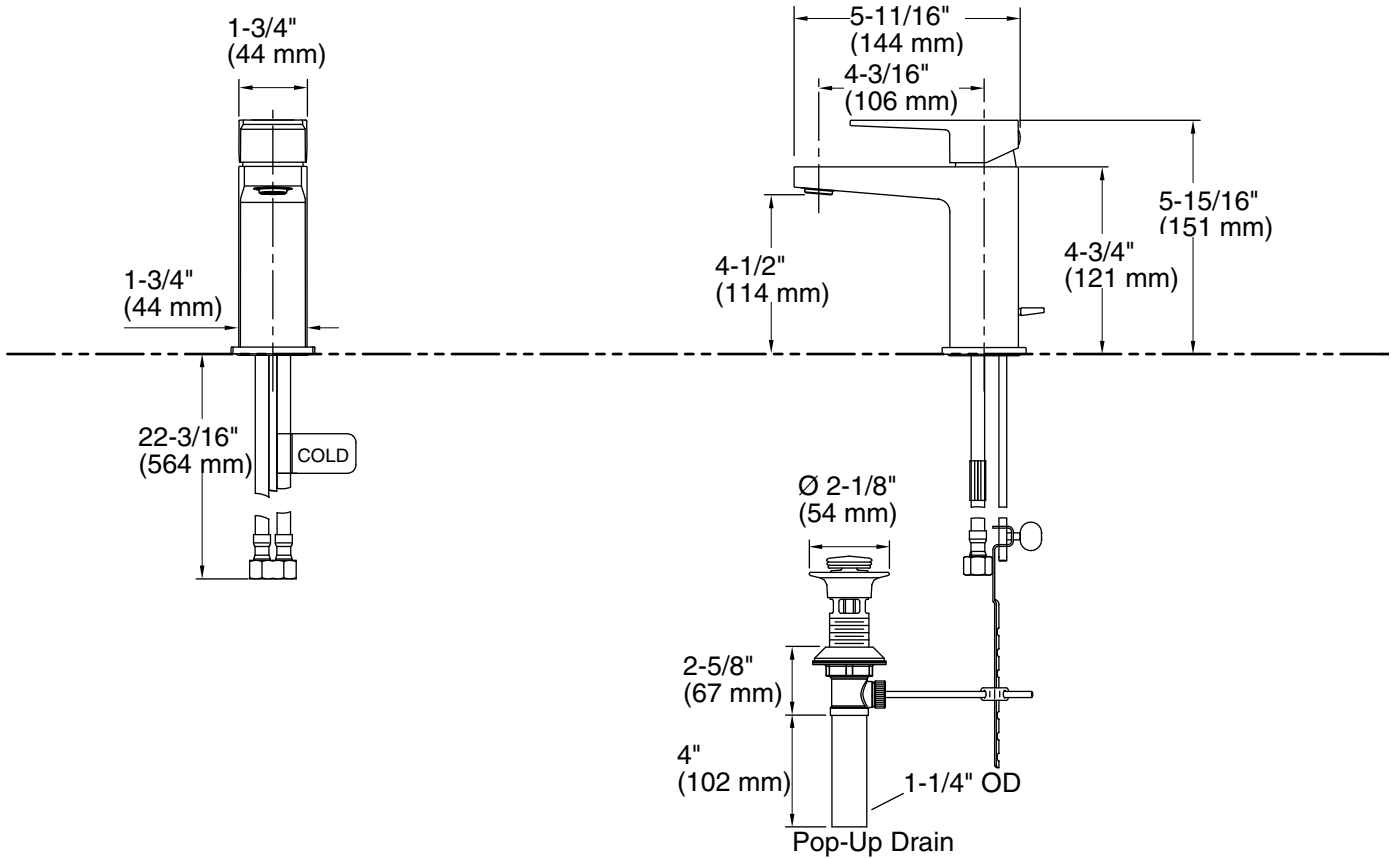

Features

- Single lever handle allows for both volume and temperature control.
- KOHLER ceramic disc valves exceed industry longevity standards for a lifetime of durable performance.
- Temperature memory allows faucet to be turned on and off at the temperature set during prior usage.
- 1.2 gpm (4.5 l/min) maximum flow rate.
- Includes metal pop-up drain with 1-1/4" tailpiece.
- 4-3/16" (107 mm) spout reach.
- Red/blue indexing on handle.
- Coordinates with Honesty faucets accessories, and showering components to complete your bathroom.

- K-23726 Drain treatment
- K-23723 Faucet cleaner

Included Components

- Additional Components:
Flexible supply hoses

ADA

CSA B651

OBC

Codes/Standards

ASME A112.18.1/CSA B125.1
NSF/ANSI 61
NSF/ANSI 372
All applicable US Federal and State material regulations
DOE - Energy Policy Act 1992
EPA WaterSense®
California Energy Commission (CEC)
ADA
ICC/ANSI A117.1
CSA B651
OBC

Technical Information

All product dimensions are nominal.

Faucet:

Flow rate: 1.2 gal/min (4.5 l/min)
Pressure: 60 psi (4.1 bar)
Valve body: Plastic
Drain included: Yes
Drain with overflow: Yes

Spout:

Spout reach: 4-3/16" (106 mm)