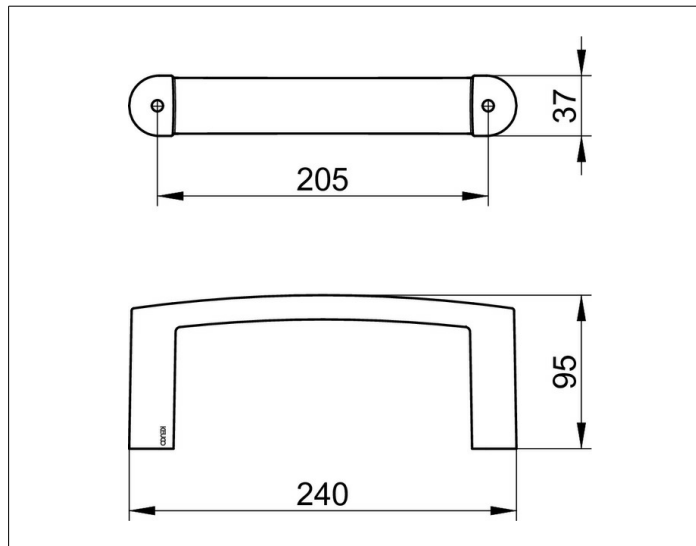

**Elegance NEW**

11621010000 Towel ring

**PRODUCT**

**DRAWING**

**SURFACE**

chrome-plated

**DIMENSION**

95 mm

**SPECIFICATIONS**

KEUCO ELEGANCE Towel ring 11621010000  
 Chrome-plated Towel ring with an elegant shape,  
 slightly oval profile,  
 slightly shaped surface with a timeless design,  
 Projection: 95 mm,  
 Length 240 mm  
 The Towel hook will be discretely mounted  
 incl. corrosion-free mounting material