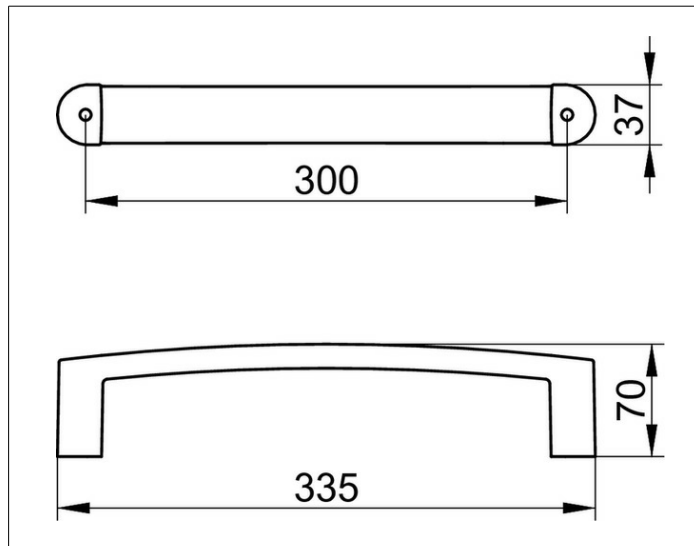

Elegance NEW
11607010000 Grab bar

PRODUCT

DRAWING

SURFACE

chrome-plated

DIMENSION

300 mm

SPECIFICATIONS

KEUCO ELEGANCE grab rail 11607010000
 Chrome-plated Towel rail
 Elegant, oval profile,
 slightly shaped surfaces in a timeless design,
 solid wall mounting in zinc cast,
 Load bearing up to 115 kg,
 easy to clean
 Axle measurement 300 mm,
 Total width of 335 mm
 Projection 75 mm
 incl. corrosion-free mounting material
 TÜV certificated