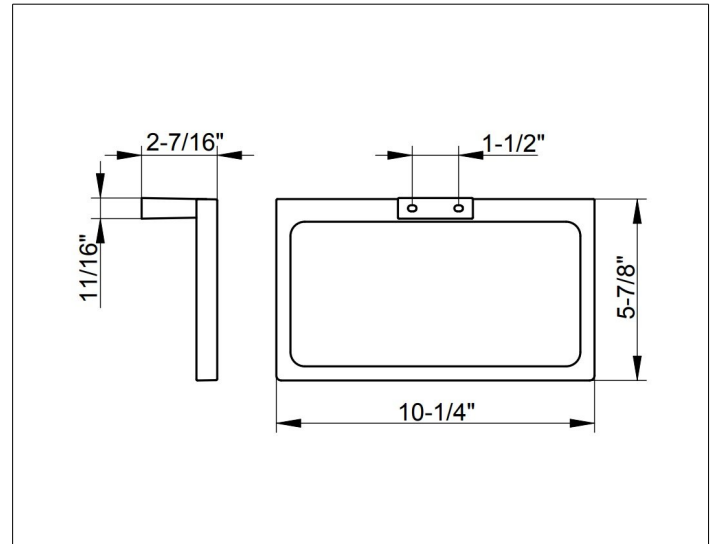

Edition 11  
Towel ring

**PRODUCT**

**DRAWING**

**SURFACE**

chrome

**SPECS**

KEUCO EDITION 11 towel ring 11121010000  
chromed towel ring in formal design and clear geometric shapes  
Width 10-1/4" Depth: 2-7/16",  
delivery with corrosion resistant mounting hardware