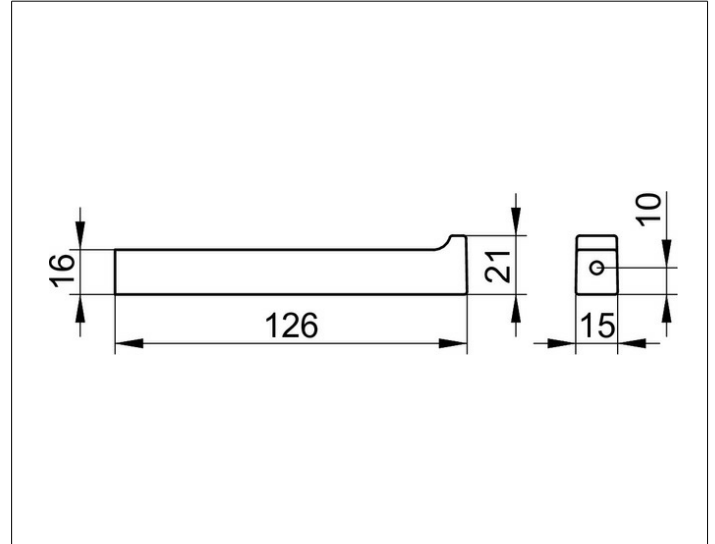

Edition 11

11163010000 Spare paper holder

PRODUCT

DRAWING

SURFACE

chrome-plated

SPECIFICATIONS

KEUCO EDITION 11 spare toilet paper roll holder 11163010000
chromed replacement toilet paper roll holder in clear-cut design and
geometric shapes, easy to clean,
Height 21 mm, width 15 mm, 126 mm projection
delivery with corrosion resistant mounting hardware