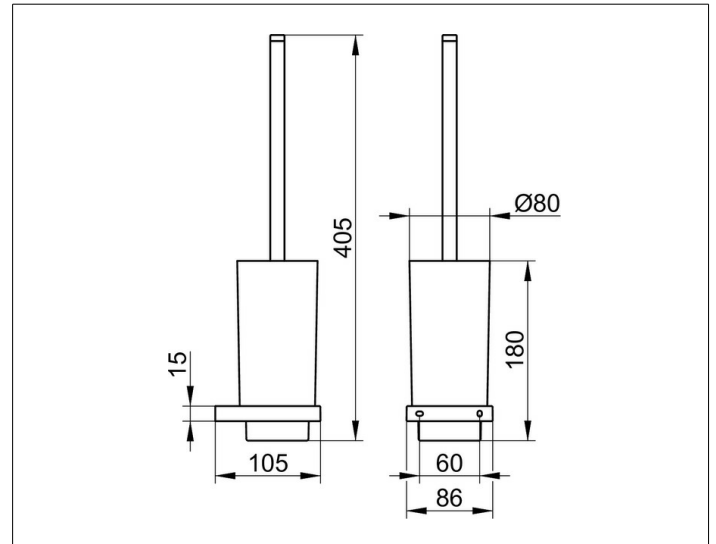

Edition 11

11164019000 Toilet brush set

PRODUCT

DRAWING

PRODUCT ATTRIBUTES

complete with crystal glass insert matt,
brush and spare brush head

SURFACE

chrome-plated

SPECIFICATIONS

KEUCO EDITION 11 Toilet brushes 11164019000

High-gloss chrome plated toilet brush set in clear-cut design and geometric shapes,

Wall model, complete with frosted crystal glass insert and brush with handle and brush head replacement

removable frosted crystal used for easy cleaning

Height 180 mm (height includes brush 401 mm), diameter 80 mm
105 mm

The toilet brush set has 2 mounting points

delivery with corrosion resistant mounting hardware