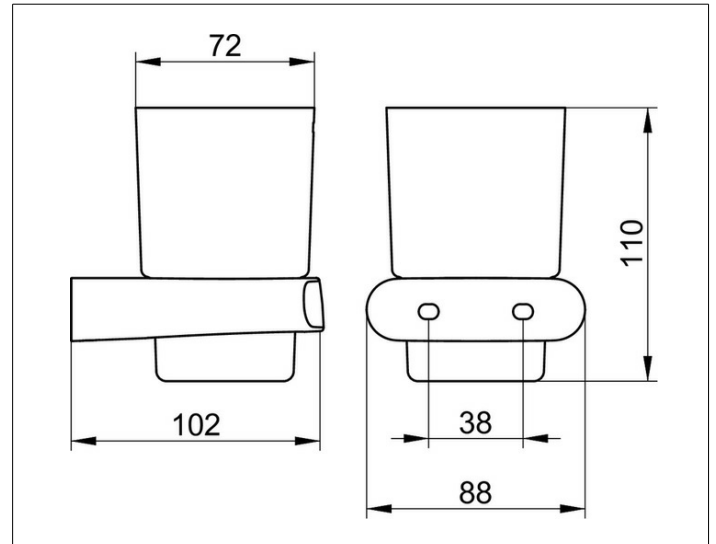

**Elegance NEW**

11650019000 Tumbler holder

**PRODUCT**

**DRAWING**

**PRODUCT ATTRIBUTES**

complete with crystal glass tumbler

**SURFACE**

chrome-plated

**SPECIFICATIONS**

KEUCO ELEGANCE tumbler holder 11650019000  
for Wall mounting,  
complete chrome-plated tumbler holder with an elegant shape,  
slightly shaped surfaces with a timeless design,  
easy to clean,  
Height 110 mm,  
Width 72 mm,  
The tumbler holder will be discretely mounted