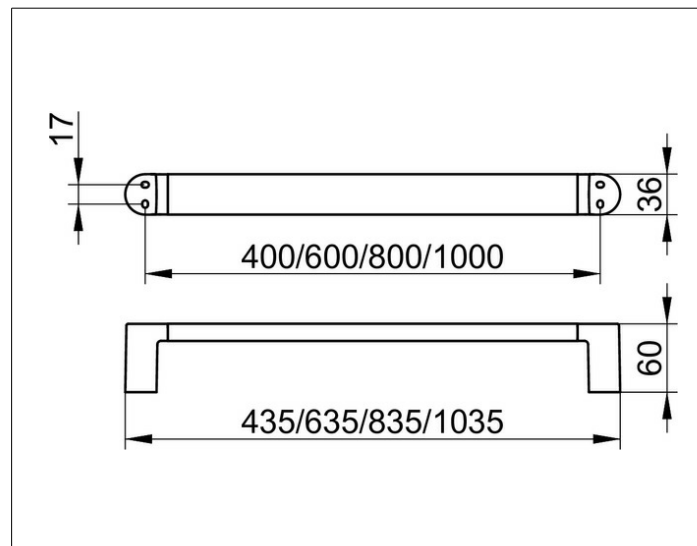

Elegance NEW

11601010600 Towel rail

PRODUCT

DRAWING

SURFACE

chrome-plated

DIMENSION

600 mm

SPECIFICATIONS

KEUCO ELEGANCE Towel rail 11601010600

Chrome-plated Towel rail

Elegant, oval profile,

slightly shaped surfaces in a timeless design,

solid wall mounting in zinc cast,

easy to clean

Axle measurement 600 mm,

Total width of 635 mm

Projection 60 mm

incl. corrosion-free mounting material