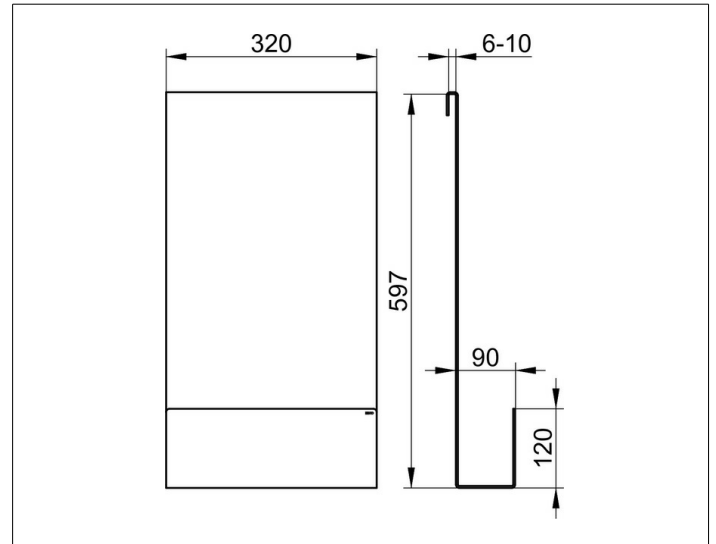

**Shower shelves**

24951510000 Shower shelf

**PRODUCT**

**DRAWING**

**PRODUCT ATTRIBUTES**

attachable, with drain slots and integrated hooks

**SURFACE**

weiß matt

**DIMENSION**

320 x 600 x 90 mm