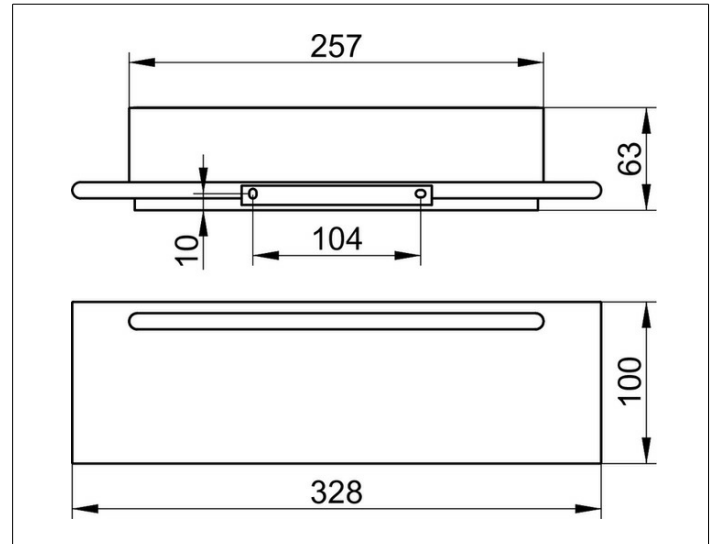

**Edition 400**

**11559170000 Shower shelf**

**PRODUCT**

**DRAWING**

**PRODUCT ATTRIBUTES**

with integrated glass wiper

**SURFACE**

aluminium silver anodized (E6 EV1)/white (RAL 9010)

**SPECIFICATIONS**

KEUCO Edition 400 shower shelf with integrated glass wiper, 11559170000 shower shelf made from solid aluminium , aluminium silver-anodized (E6 EV1)/white, with integrated glass wiper, wall-mounted, with slightly rounded edges, Width 328 mm, thickness 17 mm, depth 100 mm, total height 63 mm, the shower shelf is fitted concealed, delivery includes anti-corrosion fixings