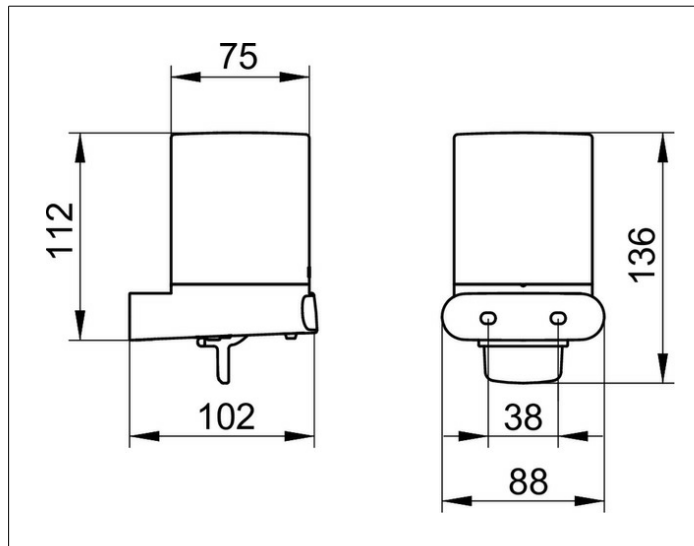

Elegance NEW

11652019000 Lotion dispenser

PRODUCT

DRAWING

PRODUCT ATTRIBUTES

crystal glass matt, complete with holder and pump
for liquid soap
Capacity: approx. 180 ml
Dosage: approx. 0,5ml/stroke

SURFACE

chrome-plated

SPECIFICATIONS

KEUCO ELEGANCE Lotion dispenser 11652019000
Crystal glass matt,
Complete with holder and pump
for liquid soap
with an elegant shape,
slightly shaped surfaces with a timeless design,
easy to clean, for liquid soap
Capacity: approx. 180 ml,
Dosage: 0.5 ml/stroke
Height 135 mm,
Projection 102 mm,
The lotion dispenser will be discretely mounted
incl. corrosion-free mounting material