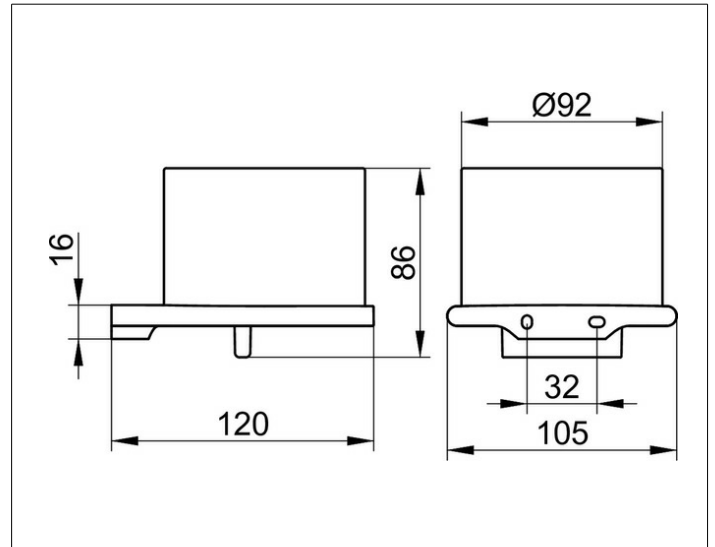

**Edition 400**

**11552019000 Lotion dispenser**

**PRODUCT**

**DRAWING**

**PRODUCT ATTRIBUTES**

complete with crystal glass matt holder and pump,  
for liquid soap  
Capacity: approx. 150 ml  
Dosage: approx. 0,5ml/stroke

**SURFACE**

chrome-plated

**SPECIFICATIONS**

KEUCO Edition 400 lotion dispenser, 11552019000  
lotion dispenser in sculptural design,  
chrome-plated holder with slightly rounded edges,  
wall mounted for liquid soap,  
complete with crystal glass, matt,  
high-quality and durable pump,  
capacity approx. 150 ml, dosage approx. 0,5 ml/stroke,  
total height 86 mm, depth 120 mm, width 105 mm,  
the lotion dispenser is fitted concealed,  
delivery includes anti-corrosion fixings