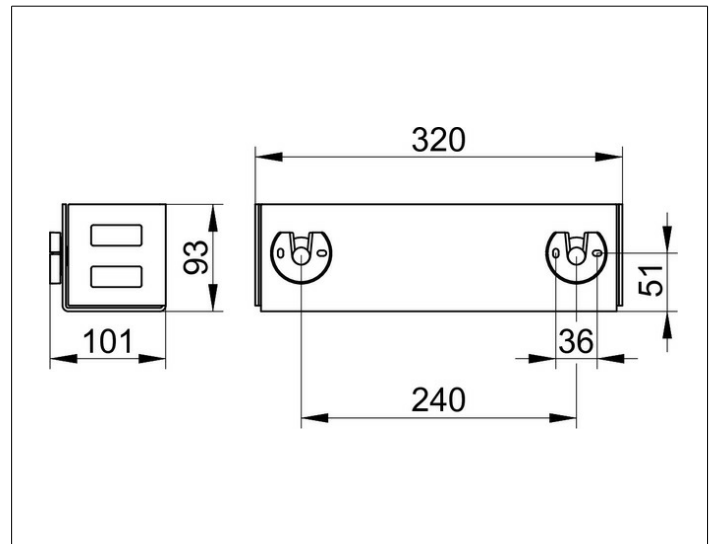

Shower shelves

2495451000 Shower basket

PRODUCT

DRAWING

PRODUCT ATTRIBUTES

wall mounted, removable, with concealed fastening,
with drain slots

SURFACE

weiß matt

DIMENSION

320 x 93 x 90 mm