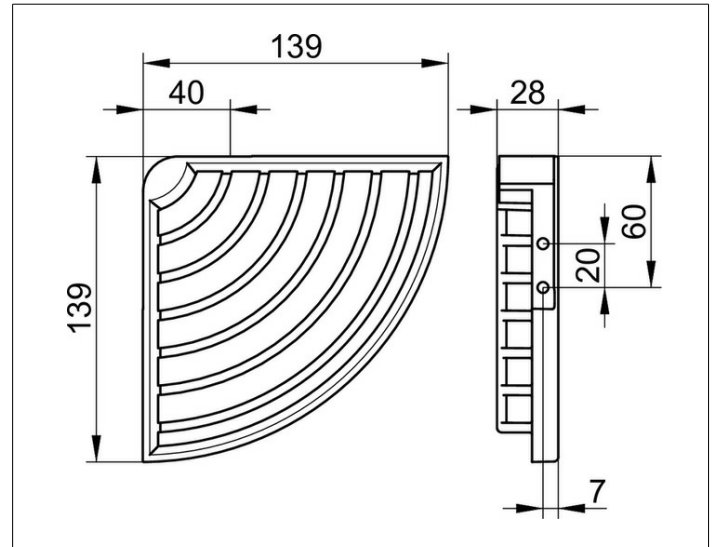

Shower shelves

24943010000 Soap wire basket for corner installation

PRODUCT

DRAWING

PRODUCT ATTRIBUTES

removable, with concealed fastening screws

SURFACE

chrome-plated

SPECIFICATIONS

KEUCO SOAP WIRE BASKET for corner installation, wall mounted, 24943010000
 chrome-plated soap wire basket for corner installation in a functional design, easy to clean, removable
 total depth 133 mm, width 197 mm, height 28 mm,
 leg length 140 mm
 with concealed fastening screws
 incl. corrosion-free mounting material

SPECIFICATIONS

KEUCO SPONGE WIRE BASKET for corner installation, wall mounted, 24944010000

chrome-plated sponge wire basket for corner installation in a functional design,

easy to clean, removable

total depth 180 mm, width 264 mm, height 47 mm,

leg length 186 mm

with concealed fastening screws

incl. corrosion-free mounting material

Shower shelves

24944010100 Sponge basket for corner installation

PRODUCT

DRAWING

PRODUCT ATTRIBUTES