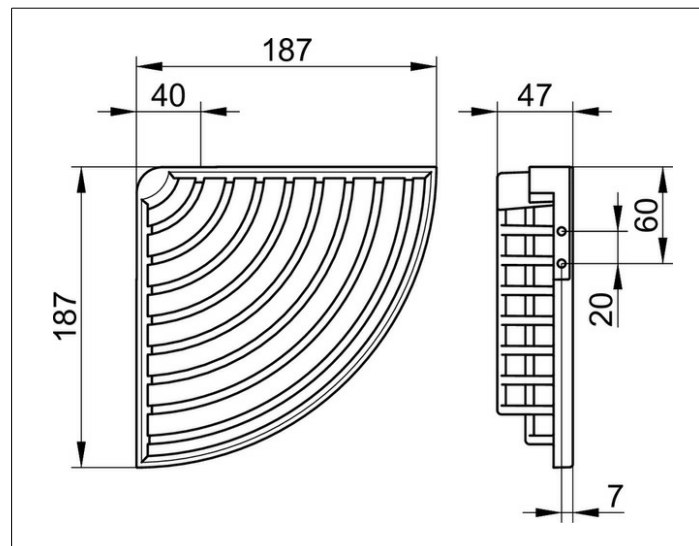

DRAWING

PRODUCT ATTRIBUTES

removable, with concealed fastening screws

SURFACE

chrome-plated

SPECIFICATIONS

KEUCO SPONGE WIRE BASKET for corner installation, wall mounted, 24944010000

chrome-plated sponge wire basket for corner installation in a functional design,

easy to clean, removable

total depth 180 mm, width 264 mm, height 47 mm,

leg length 186 mm

with concealed fastening screws

incl. corrosion-free mounting material