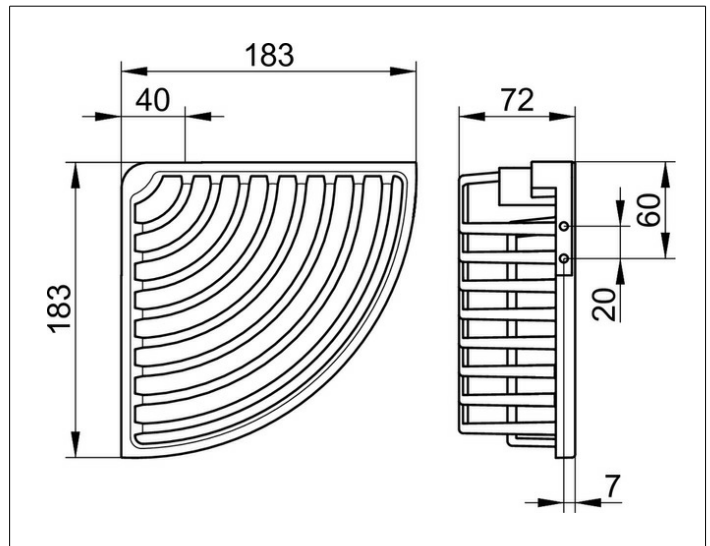

SPECIFICATIONS

KEUCO SOAP WIRE BASKET for corner installation, wall mounted, 24943010000
 chrome-plated soap wire basket for corner installation in a functional design, easy to clean, removable
 total depth 133 mm, width 197 mm, height 28 mm,
 leg length 140 mm
 with concealed fastening screws
 incl. corrosion-free mounting material

SPECIFICATIONS

KEUCO SPONGE WIRE BASKET for corner installation, wall mounted, 24944010000

chrome-plated sponge wire basket for corner installation in a functional design,

easy to clean, removable

total depth 180 mm, width 264 mm, height 47 mm,

leg length 186 mm

with concealed fastening screws

incl. corrosion-free mounting material

Shower shelves

24944010100 Sponge basket for corner installation

PRODUCT

DRAWING

PRODUCT ATTRIBUTES

removable, with concealed fastening screws

SURFACE

chrome-plated

SPECIFICATIONS

KEUCO SPONGE WIRE BASKET for corner installation, wall mounted, 24944010100
 chrome-plated sponge wire basket for corner installation in a functional design,
 easy to clean, removable
 total depth 180 mm, width 263 mm, height 72 mm,
 leg length 186 mm
 with concealed fastening screws
 incl. corrosion-free mounting material