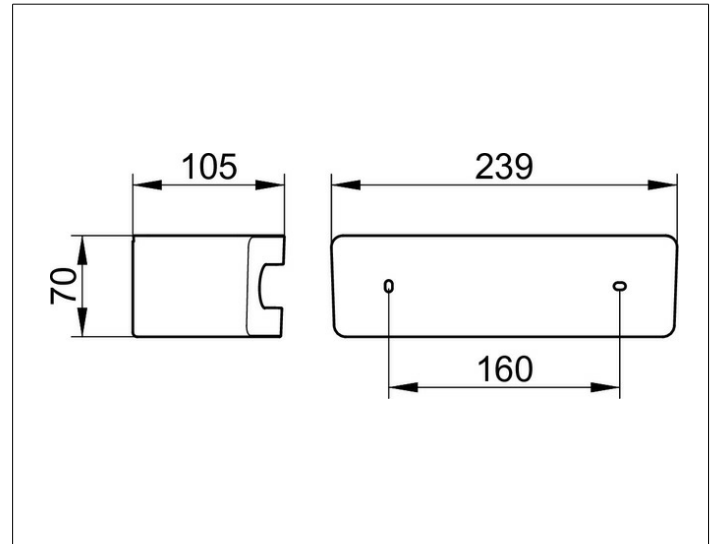

Elegance NEW

11658010000 Shower basket

PRODUCT

DRAWING

PRODUCT ATTRIBUTES

two parts: metal basket and detachable
synthetic insert, soap resistant, shutterproof, uv-protected

SURFACE

chrome-plated/white

SPECIFICATIONS

KEUCO ELEGANCE sponge wire basket 11658010000
Two parts: metal basket (chrome-plated) and detachable (white)
Synthetic insert, soap resistant, unbreakable, uv-protected
chrome-plated sponge basket for corner installation in an elegant design,
easy to clean,
total depth 105 mm, width 239 mm, height 70 mm,
incl. corrosion-free mounting material