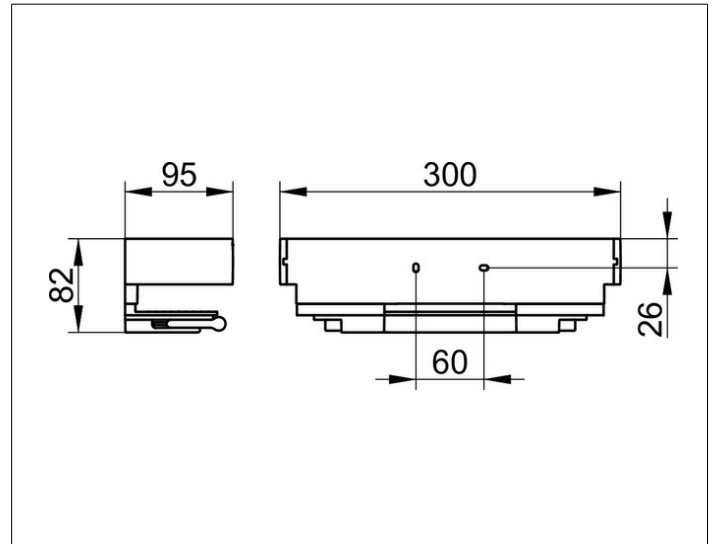

Edition 11

11159010000 Shower basket

PRODUCT

DRAWING

PRODUCT ATTRIBUTES

with integrated glass wiper,
removable, with concealed fastening screws

SURFACE

aluminium silver anodized (E6 EV1)/chrom