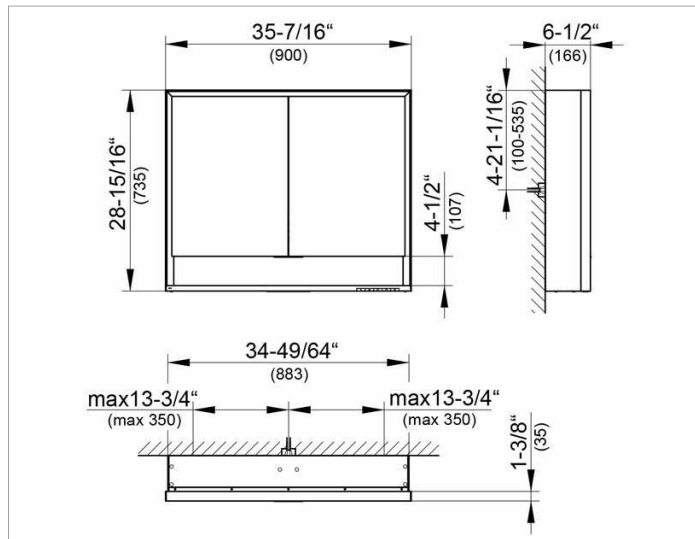

**Royal Lumos**  
**14303171351 Mirror cabinet**

**PRODUCT**

**DRAWING**

**PRODUCT ATTRIBUTES**

wall mounted,  
 adjustable light colour from 2700 kelvin (warm white) to 6500 kelvin (daylight),  
 2 hinged double sided crystal mirrored doors,  
 Body: aluminium silver anodized  
 Body panels and interior rear wall mirrored  
 Operation:  
 key panel with capacitive touch sensor,  
 integrated extension function for e.g. light switch  
 Illumination:  
 frame lighting and washbasin/shelf light separately,  
 infinitely dimmable and can be switched on/off  
 LED 58 watt (lifespan > 30.000 hours)  
 infinitely dimmable, lamps non-exchangeable  
 EEK: ,

**EQUIPMENT**

- 2 sockets
- 2 x 2 adjustable glass shelves
- storage space across full width
- soft-closing doors

**SURFACE**

silver anodized

**Warranty:** KEUCO products are covered by a 5-year manufacturer's warranty, in effect from the date of purchase. During this time, proven product defects will be remedied free of charge. Warranty claims must be filed in writing, including a detailed description of the defect immediately after a defect has occurred. For a copy of our detailed product warranty policy, please contact us at [office-usa@keuco.com](mailto:office-usa@keuco.com).  
**Installation:** KEUCO products must be installed by a qualified professional in accordance with the respective installation guidelines and any applicable federal / local building codes and regulations.