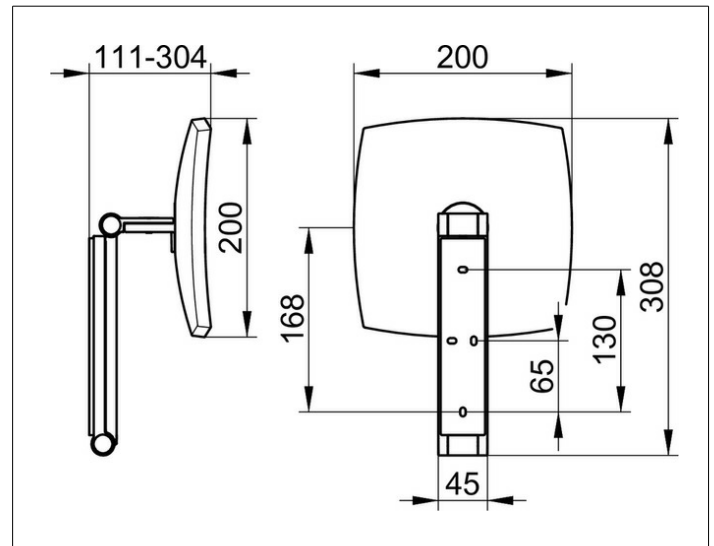

Cosmetic mirrors

17613010000 Cosmetic mirror

PRODUCT

DRAWING

PRODUCT ATTRIBUTES

non illuminated,
on pivoted rail adjustable in three dimensions,
one-sided mirror, magnification factor x 5

SURFACE

chrome-plated

SPECIFICATIONS

KEUCO iLook_move cosmetic mirror, 1761300000
high quality cosmetic mirror, square,
chrome-plated, non illuminated,
on pivoted rail, surface wall-mounted with 4 fixing points
for an optimal load distribution,
adjustable in three dimensions,
one-sided mirror, concave,
magnification factor x 5,
Height wall mounting 180 mm, Width ca. 45 mm,
max. Height ca. 500 mm, External dimensions 200 x 200 mm,
max. depth ca. 300 mm,
the cosmetic mirror is fitted concealed,
delivery includes anti corrosion fixings