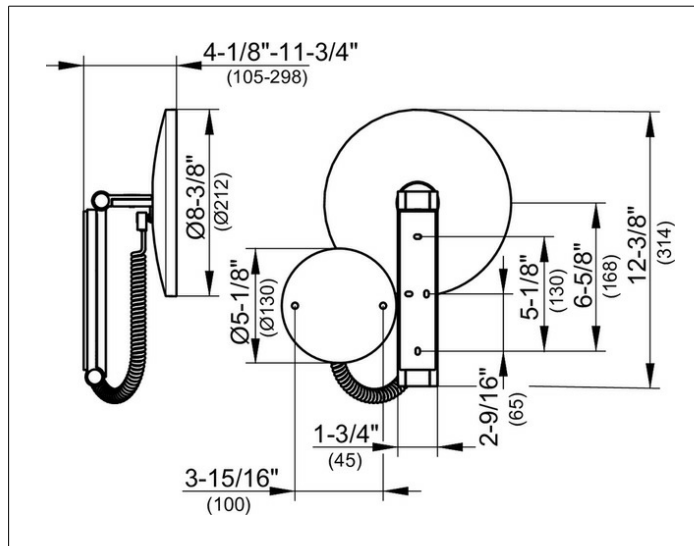

Cosmetic mirrors

17612019050 Cosmetic mirror

PRODUCT

DRAWING

PRODUCT ATTRIBUTES

illuminated, 5-stage adjustable light color from 2700 kelvin (warm white) to 6500 kelvin (daylight)
 glass control panel, spiral cord (Length 15-3/4 inch)
 on pivoted arm adjustable in three dimensions
 one-sided mirror, magnification factor x 5

Operation:

Glass control panel with capacitive touch sensor and LED display

Power supply:

Connection via wall socket,
 12 V in-wall adapter, input 110 V,
 standby consumption: < 0.5 watt

Illumination:

LED 4.5 watt (lifespan > 50.000 hours)

EEK: ,

SURFACE

chrome-plated

DIMENSION

mit Sensorsteuerung

SPECIFICATIONS

KEUCO iLook_move cosmetic mirror, 17612019050

high quality cosmetic mirror, round,
 chrome-plated, illuminated with adjustable light color from 2700 kelvin (warm white) to 6500 kelvin (daylight),
 operated by glass control panel with capacitive touch sensor and LED display, spiral cord (Length 15-3/4")
 on pivoted rail,

surface wall-mounted with 4 fixing points
 for an optimal load distribution

adjustable in three dimensions, one-sided mirror, concave
 magnification factor x 5,

Height wall mounting 7-1/8", Width ca. 1-3/4",
 max. Height ca. 19-11/16", External diameter 8-3/8",
 max. depth ca. 11-3/4",