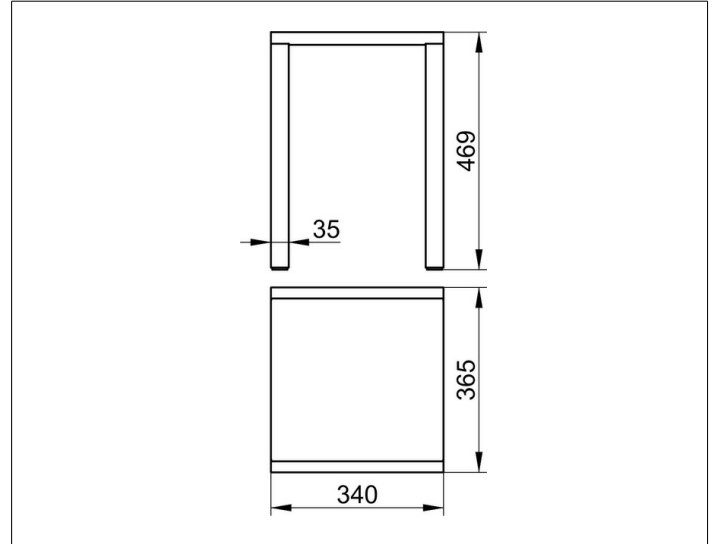

Plan

14982010037 Bathroom stool

PRODUCT

DRAWING

PRODUCT ATTRIBUTES

also suitable for showers

SURFACE

chrome-plated/dark grey (RAL 7021)

SPECIFICATIONS

KEUCO PLAN bathroom stool 14982010037 with two chrome-plated, antislip legs, 35 mm x 12 mm, chrome-plated cylindric handle, seat dark grey (RAL 7021)made from Polypropylene, 340 x 365 mm, seat height 469 mm, load capacity up to 100 kg