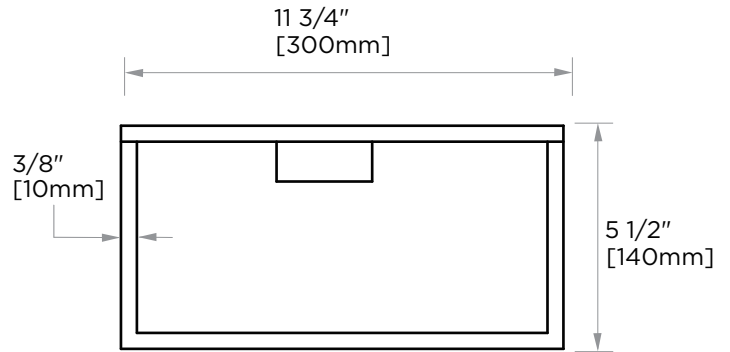

BERLIN COLLECTION
RECTANGULAR
TOWEL RING
232464

PRODUCT NAME: RECTANGULAR TOWEL RING

PRODUCT CODE: 232464

MATERIAL: All-brass construction

KEY FEATURES: Contemporary design with solid bold rectangular geometry.

NOTE: Dimensions and specifications are subject to change without notice.