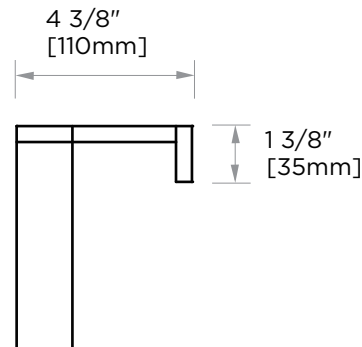

BERLIN COLLECTION
RECTANGULAR
TOWEL RING
232464

PRODUCT NAME: RECTANGULAR TOWEL RING

PRODUCT CODE: 232464

MATERIAL: All-brass construction

KEY FEATURES: Contemporary design with solid bold rectangular geometry.

NOTE: Dimensions and specifications are subject to change without notice.