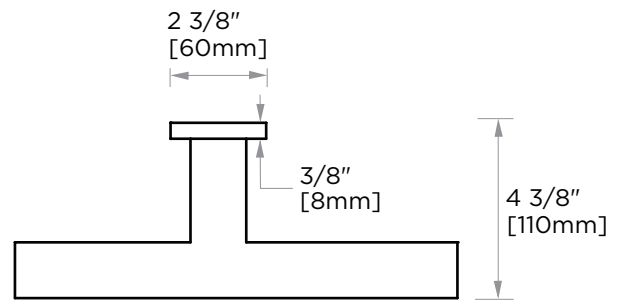

BERLIN COLLECTION
RECTANGULAR
TOWEL RING
232464

PRODUCT NAME: RECTANGULAR TOWEL RING

PRODUCT CODE: 232464

MATERIAL: All-brass construction

KEY FEATURES: Contemporary design with solid bold rectangular geometry.

NOTE: Dimensions and specifications are subject to change without notice.