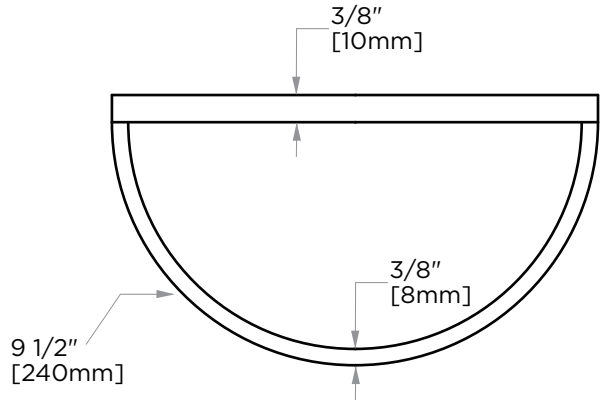

BERLIN COLLECTION
HALF MOON TOWEL RING
232463

PRODUCT NAME: HALF MOON TOWEL RING

PRODUCT CODE: 232463

MATERIAL: All-brass construction

KEY FEATURES: Contemporary design with solid bold rectangular geometry.