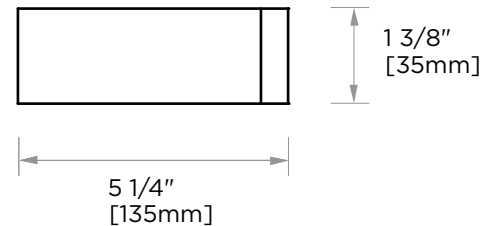

WARRANTY:

Lifetime Limited (Residential Use)
One Year (Commercial Use)

NOTE: Dimensions and specifications are subject to change without notice.