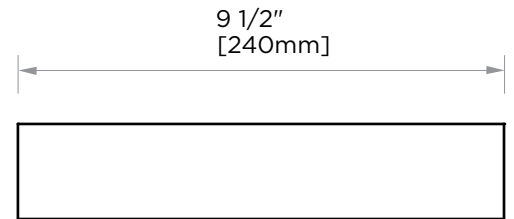

WARRANTY:

Lifetime Limited (Residential Use)
One Year (Commercial Use)

NOTE: Dimensions and specifications are subject to change without notice.