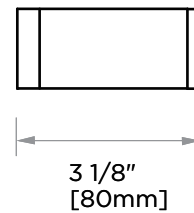

BERLIN COLLECTION
SOLID BACK TOWEL
RING
232460SB

PRODUCT NAME: SOLID BACK TOWEL RING

PRODUCT CODE: 232460SB

MATERIAL: All-brass construction

KEY FEATURES: Contemporary design with solid bold rectangular geometry.

NOTE: Dimensions and specifications are subject to change without notice.