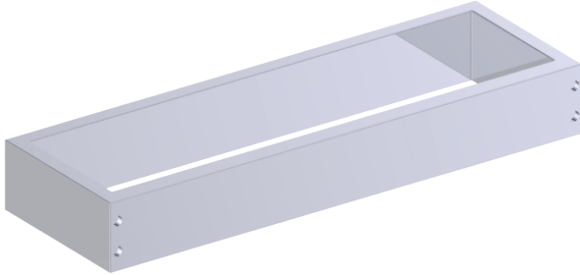

BERLIN COLLECTION
SOLID BACK TOWEL
RING
232460SB

PRODUCT NAME: SOLID BACK TOWEL RING

PRODUCT CODE: 232460SB

MATERIAL: All-brass construction

KEY FEATURES: Contemporary design with solid bold rectangular geometry.