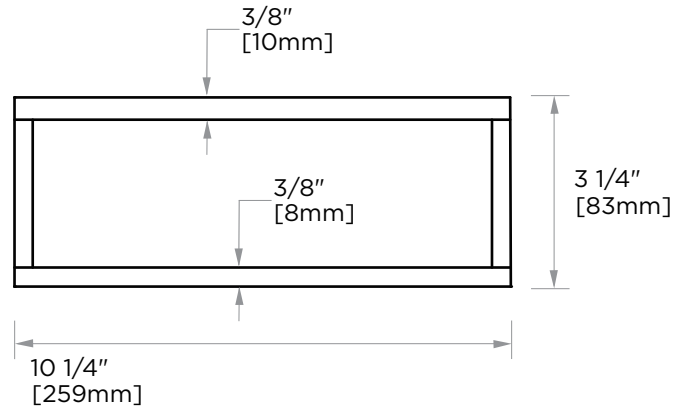

BERLIN COLLECTION
SOLID BACK TOWEL
RING
232460SB

PRODUCT NAME: SOLID BACK TOWEL RING

PRODUCT CODE: 232460SB

MATERIAL: All-brass construction

KEY FEATURES: Contemporary design with solid bold rectangular geometry.

NOTE: Dimensions and specifications are subject to change without notice.