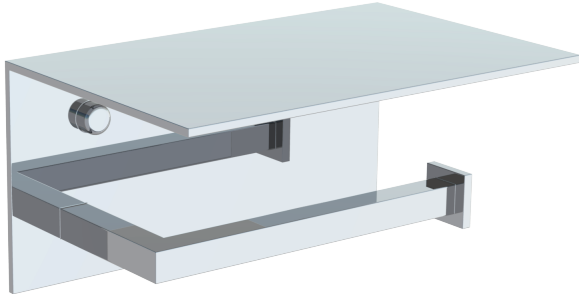

LONDON COLLECTION
TISSUE HOLDER
248159

PRODUCT NAME: TISSUE HOLDER

PRODUCT CODE: 248159

MATERIAL: All-brass construction

KEY FEATURES: Contemporary design. Sleek rectangular shapes offset by strong squared anchors.