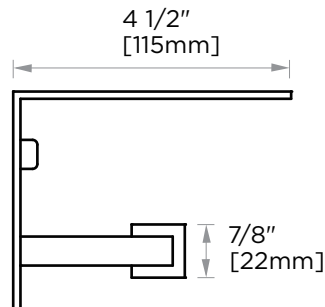

WARRANTY:

Lifetime Limited (Residential Use)
One Year (Commercial Use)

NOTE: Dimensions and specifications are subject to change without notice.