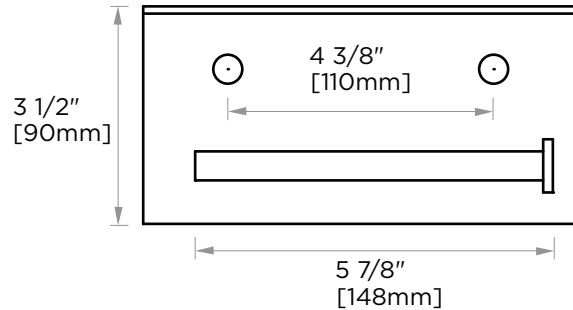

SPECIAL FINISHES AVAILABLE: 26 options available. Please see our website for full list samples