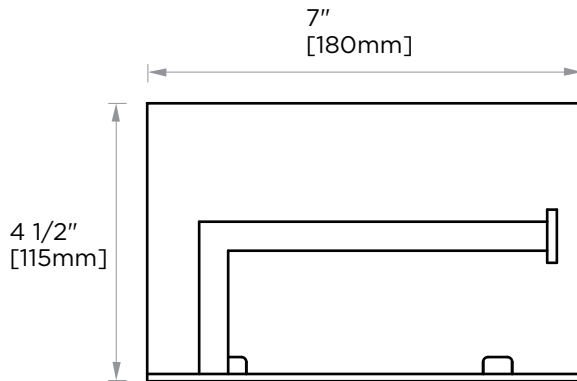

LONDON COLLECTION
TISSUE HOLDER
248159

PRODUCT NAME: TISSUE HOLDER

PRODUCT CODE: 248159

MATERIAL: All-brass construction

KEY FEATURES: Contemporary design. Sleek rectangular shapes offset by strong squared anchors.