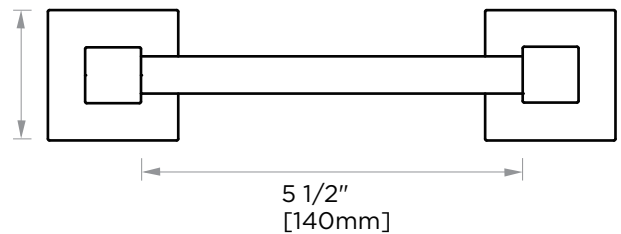

NOTE: Dimensions and specifications are subject to change without notice.