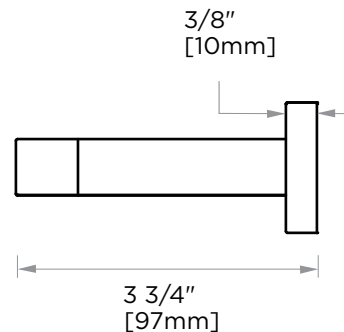

LONDON COLLECTION
PIVOT TISSUE HOLDER
248158P

PRODUCT NAME: PIVOT
TISSUE HOLDER

PRODUCT CODE: 248158P

MATERIAL: All-brass construction

KEY FEATURES: Contemporary design.
Sleek rectangular shapes
offset by strong squared anchors.

NOTE: Dimensions and specifications are subject to change without notice.