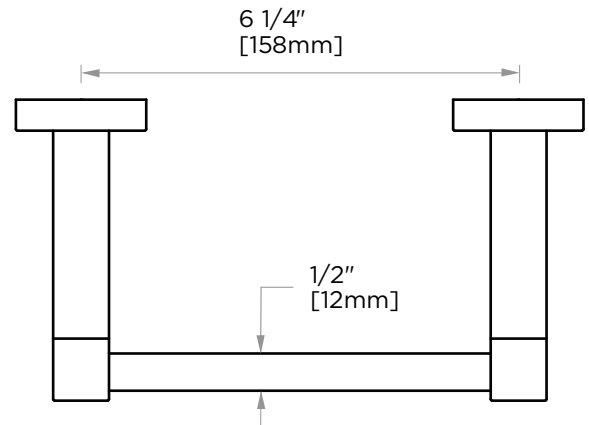

LONDON COLLECTION
PIVOT TISSUE HOLDER
248158P

PRODUCT NAME: PIVOT
TISSUE HOLDER

PRODUCT CODE: 248158P

MATERIAL: All-brass construction

KEY FEATURES: Contemporary design.
Sleek rectangular shapes
offset by strong squared anchors.

NOTE: Dimensions and specifications are subject to change without notice.