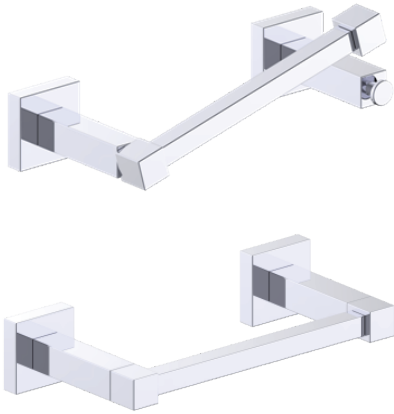

LONDON COLLECTION
PIVOT TISSUE HOLDER
248158P

PRODUCT NAME: PIVOT
TISSUE HOLDER

PRODUCT CODE: 248158P

MATERIAL: All-brass construction

KEY FEATURES: Contemporary design.
Sleek rectangular shapes
offset by strong squared anchors.