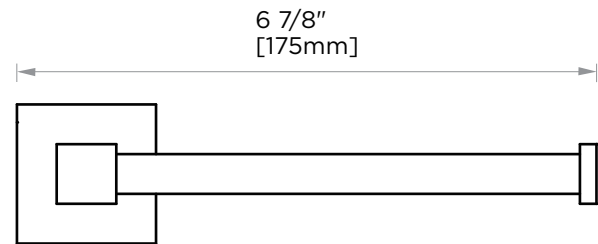

WARRANTY:

Lifetime Limited (Residential Use)
One Year (Commercial Use)

NOTE: Dimensions and specifications are subject to change without notice.