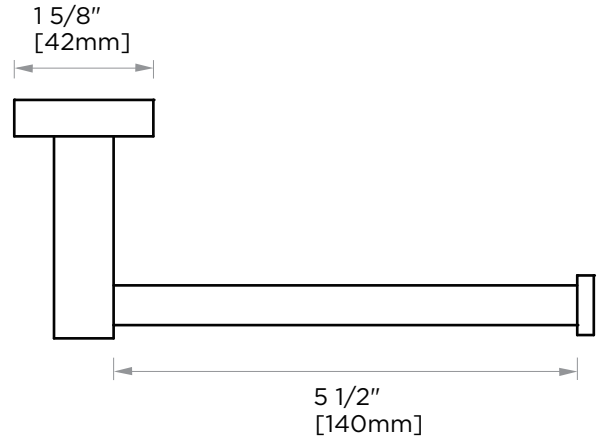

LONDON COLLECTION TISSUE HOLDER 248151

PRODUCT NAME: TISSUE HOLDER

PRODUCT CODE: 248151

MATERIAL: All-brass construction

KEY FEATURES: Contemporary design.
Sleek rectangular shapes offset
by strong squared anchors.