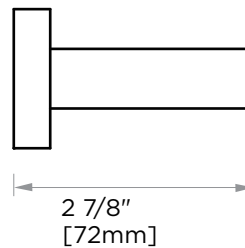

WARRANTY:

Lifetime Limited (Residential Use)
One Year (Commercial Use)

NOTE: Dimensions and specifications are subject to change without notice.