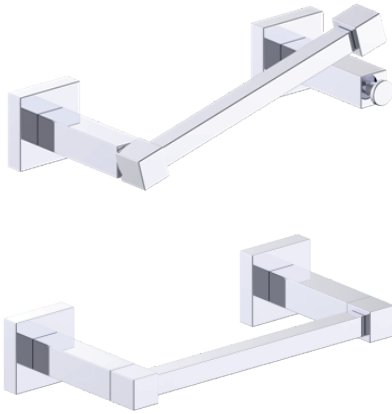

LONDON COLLECTION
PIVOT TISSUE HOLDER
248158P

PRODUCT NAME: PIVOT
TISSUE HOLDER

PRODUCT CODE: 248158P

MATERIAL: All-brass construction

KEY FEATURES: Contemporary design.
Sleek rectangular shapes
offset by strong squared anchors.