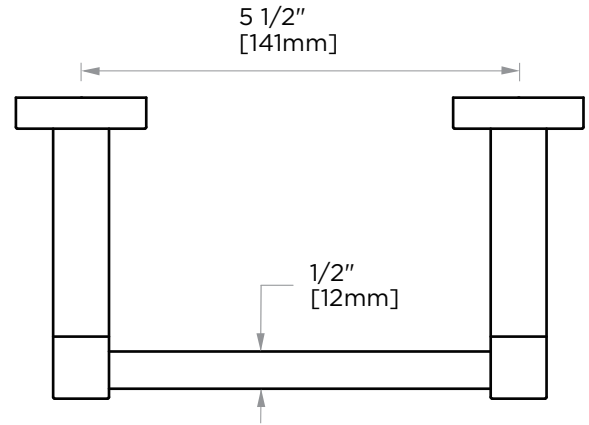

LONDON COLLECTION
PIVOT TISSUE HOLDER
248158P

PRODUCT NAME: PIVOT
TISSUE HOLDER

PRODUCT CODE: 248158P

MATERIAL: All-brass construction

KEY FEATURES: Contemporary design.
Sleek rectangular shapes
offset by strong squared anchors.

NOTE: Dimensions and specifications are subject to change without notice.