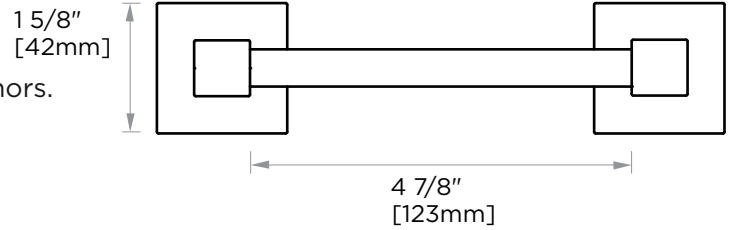

NOTE: Dimensions and specifications are subject to change without notice.