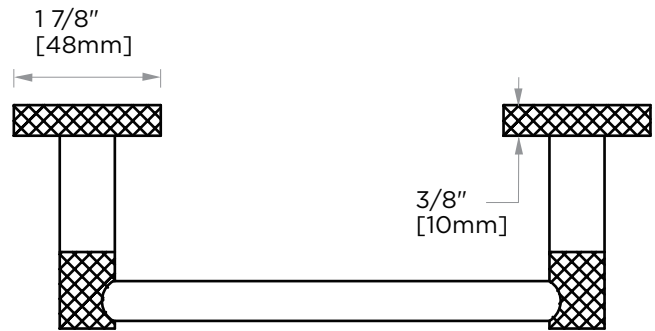

Polished Chrome finish (99)

Champagne Bronze finish(30)

CIRCO KNURLED COLLECTION PICOT TISSUE HOLDER 366158

PRODUCT NAME: PIVOT TISSUE HOLDER

PRODUCT CODE: 366158

MATERIAL: All-brass construction

KEY FEATURES: Contemporary tubular design with subtle knurling.