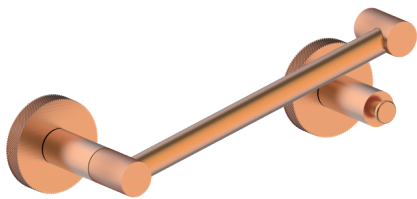

Polished Chrome finish (99)

Champagne Bronze finish(30)

CIRCO KNURLED COLLECTION PICOT TISSUE HOLDER 366158

PRODUCT NAME: PIVOT TISSUE HOLDER

PRODUCT CODE: 366158

MATERIAL: All-brass construction

KEY FEATURES: Contemporary tubular design with subtle knurling.