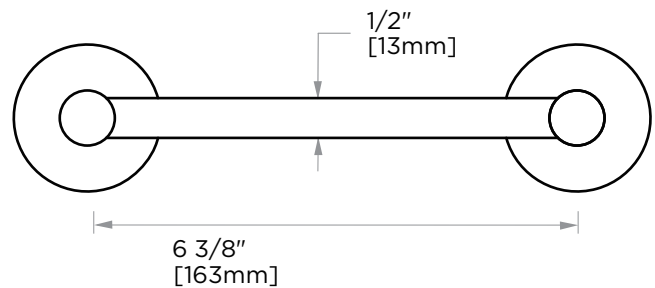

WARRANTY:

Lifetime Limited (Residential Use)
One Year (Commercial Use)

NOTE: Dimensions and specifications are subject to change without notice.