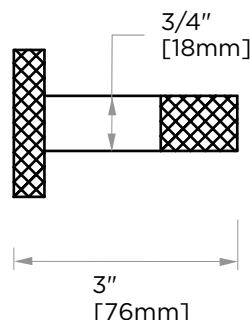

WARRANTY:

Lifetime Limited (Residential Use)
One Year (Commercial Use)

NOTE: Dimensions and specifications are subject to change without notice.