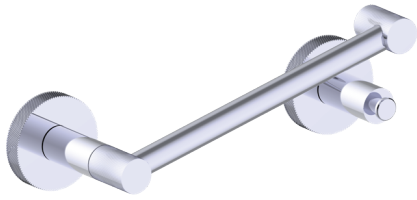

Polished Chrome finish (99)

Champagne Bronze finish(30)

CIRCO KNURLED COLLECTION PICOT TISSUE HOLDER 366158

PRODUCT NAME: PIVOT TISSUE HOLDER

PRODUCT CODE: 366158

MATERIAL: All-brass construction

KEY FEATURES: Contemporary tubular design with subtle knurling.