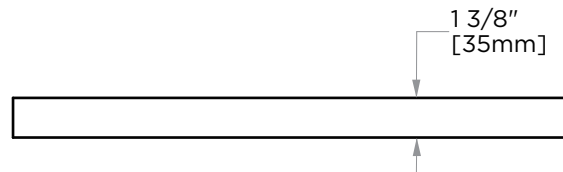

BERLIN COLLECTION
TOWEL SHELF
232440

PRODUCT NAME: TOWEL SHELF

PRODUCT CODE: 232440

MATERIAL: All-brass construction

KEY FEATURES: Contemporary design with solid bold rectangular geometry.

STOCKED FINISHES: