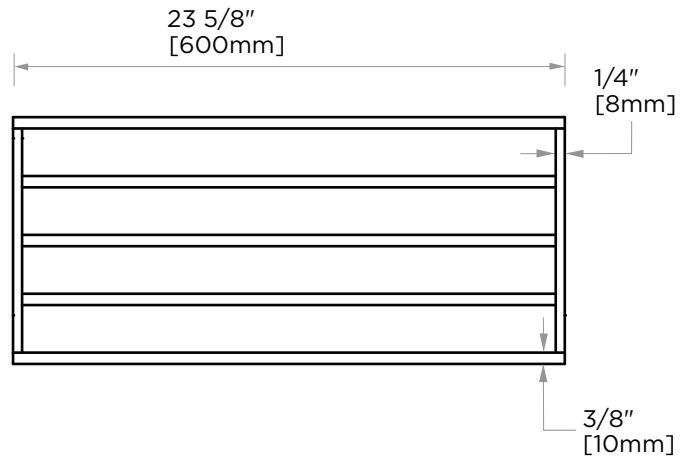

BERLIN COLLECTION
TOWEL SHELF
232440

PRODUCT NAME: TOWEL SHELF

PRODUCT CODE: 232440

MATERIAL: All-brass construction

KEY FEATURES: Contemporary design with solid bold rectangular geometry.

STOCKED FINISHES:

NOTE: Dimensions and specifications are subject to change without notice.