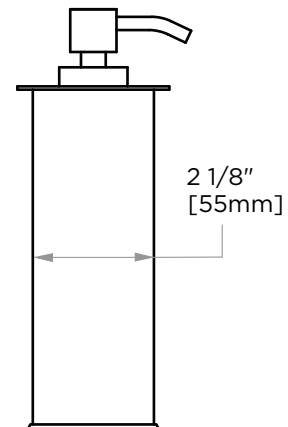

NOTE: Dimensions and specifications are subject to change without notice.