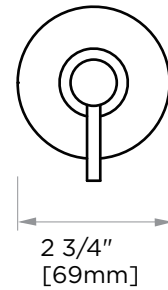

OSLO COLLECTION SOAP DISPENSER 144635

PRODUCT NAME: SOAP DISPENSER

PRODUCT CODE: 144635

MATERIAL: All-brass construction

KEY FEATURES: Contemporary design.
Round minimalist look.

STOCKED FINISHES:

- Polished Chrome (99)
- Brushed Nickel (81)
- Polished Nickel (68)
- Matte Black (48)