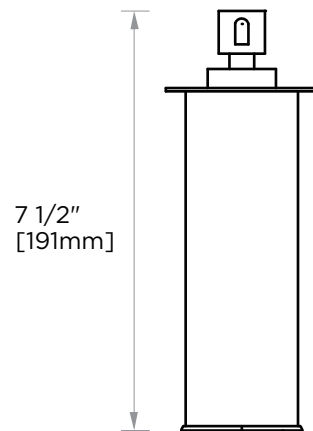

NOTE: Dimensions and specifications are subject to change without notice.