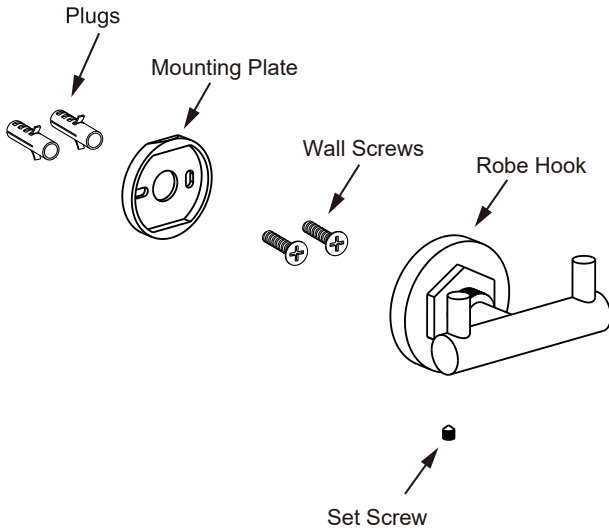

WINDSOR COLLECTION

DOUBLE ROBE HOOK

224132

Tools required for installation

Level

Drill

Pencil

Screwdriver

Hammer