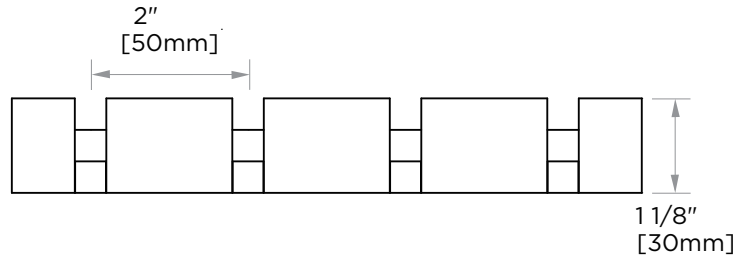

BERLIN COLLECTION
QUADRUPLE ROBE HOOK
FOLD DOWN
232130-4

PRODUCT NAME: QUADRUPLE ROBE HOOK
FOLD DOWN

PRODUCT CODE: 232130-4

MATERIAL: All-brass construction

KEY FEATURES: Contemporary design
with solid bold rectangular
geometry.

NOTE: Dimensions and specifications are subject to change without notice.