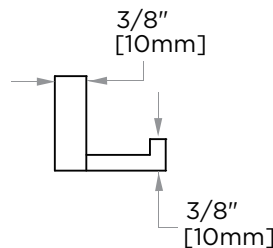

BERLIN COLLECTION
QUADRUPLE ROBE HOOK
FOLD DOWN
232130-4

PRODUCT NAME: QUADRUPLE ROBE HOOK
FOLD DOWN

PRODUCT CODE: 232130-4

MATERIAL: All-brass construction

KEY FEATURES: Contemporary design
with solid bold rectangular
geometry.

NOTE: Dimensions and specifications are subject to change without notice.