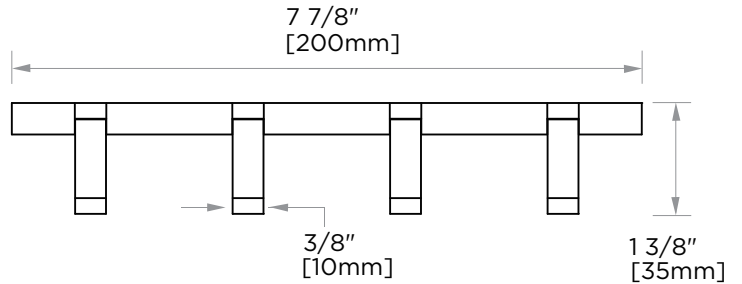

BERLIN COLLECTION
QUADRUPLE ROBE HOOK
FOLD DOWN
232130-4

PRODUCT NAME: QUADRUPLE ROBE HOOK
FOLD DOWN

PRODUCT CODE: 232130-4

MATERIAL: All-brass construction

KEY FEATURES: Contemporary design
with solid bold rectangular
geometry.

NOTE: Dimensions and specifications are subject to change without notice.