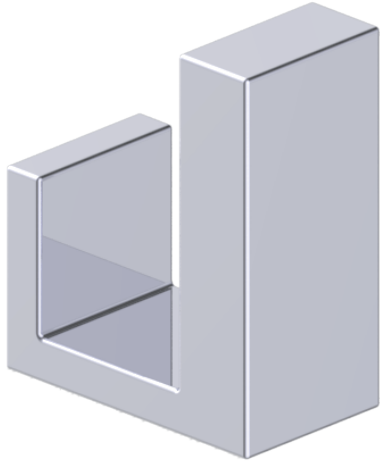

**BERLIN COLLECTION**  
**SOLID BACK ROBE HOOK**  
232130D SB

3/4"  
[20mm]

**PRODUCT NAME:** SOLID BACK ROBE HOOK

**PRODUCT CODE:** 232130D SB

**MATERIAL:** All-brass construction

**KEY FEATURES:** Contemporary design with solid bold rectangular geometry.