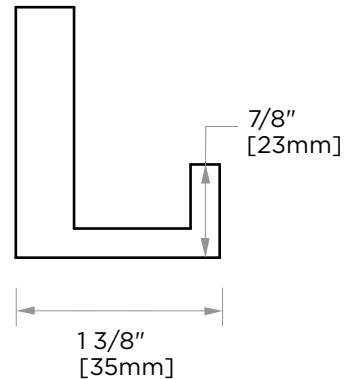

**BERLIN COLLECTION**  
**SOLID BACK ROBE HOOK**  
232130D SB

3/4"  
[20mm]

**PRODUCT NAME:** SOLID BACK ROBE HOOK

**PRODUCT CODE:** 232130D SB

**MATERIAL:** All-brass construction

**KEY FEATURES:** Contemporary design with solid bold rectangular geometry.

**WARRANTY:**

Lifetime Limited (Residential Use)  
One Year (Commercial Use)

1 3/4"  
[43mm]

NOTE: Dimensions and specifications are subject to change without notice.