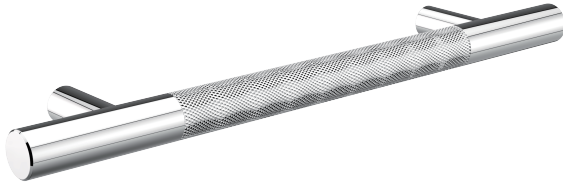

## CIRCO KNURLED COLLECTION APPLIANCE PULL

- 12" 366912
- 18" 366918
- 24" 366924
- 30" 366930

**PRODUCT NAME:** APPLIANCE PULLS

**PRODUCT CODE:** 12" 366912  
 18" 366918  
 24" 366924  
 30" 366930

**MATERIAL:** All-brass construction

**KEY FEATURES:** Contemporary design with solid bold rectangular geometry.

**STOCKED FINISHES:**

- Polished Chrome (99)
- Brushed Nickel (81)
- Prosecco Bronze (35)

**SPECIAL FINISHES AVAILABLE:** 26 options available. Please see our website for full list samples