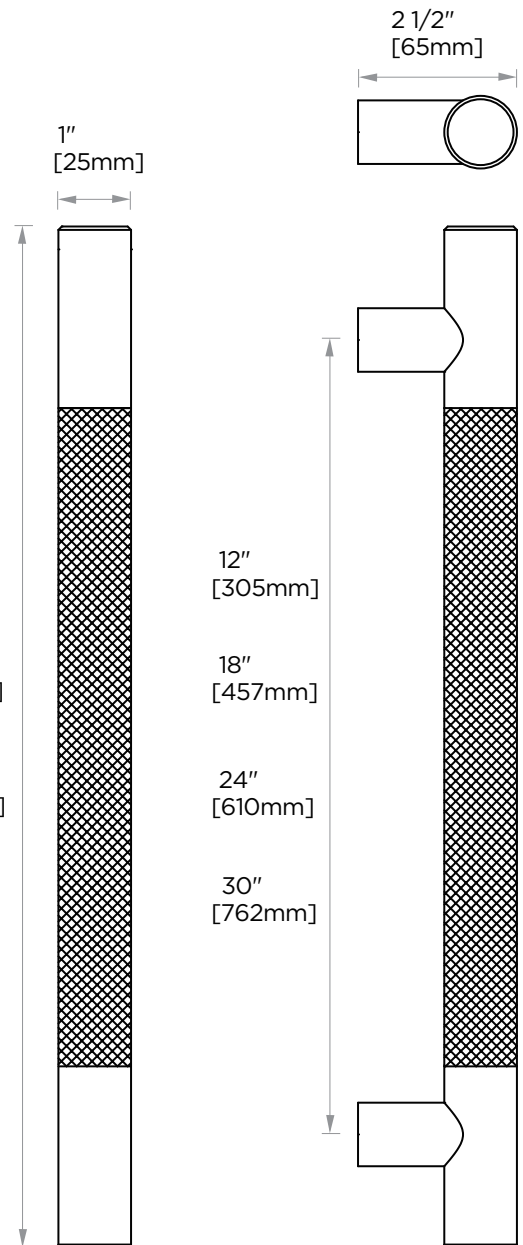

WARRANTY:

Lifetime Limited (Residential Use)
One Year (Commercial Use)

NOTE: Dimensions and specifications are subject to change without notice.