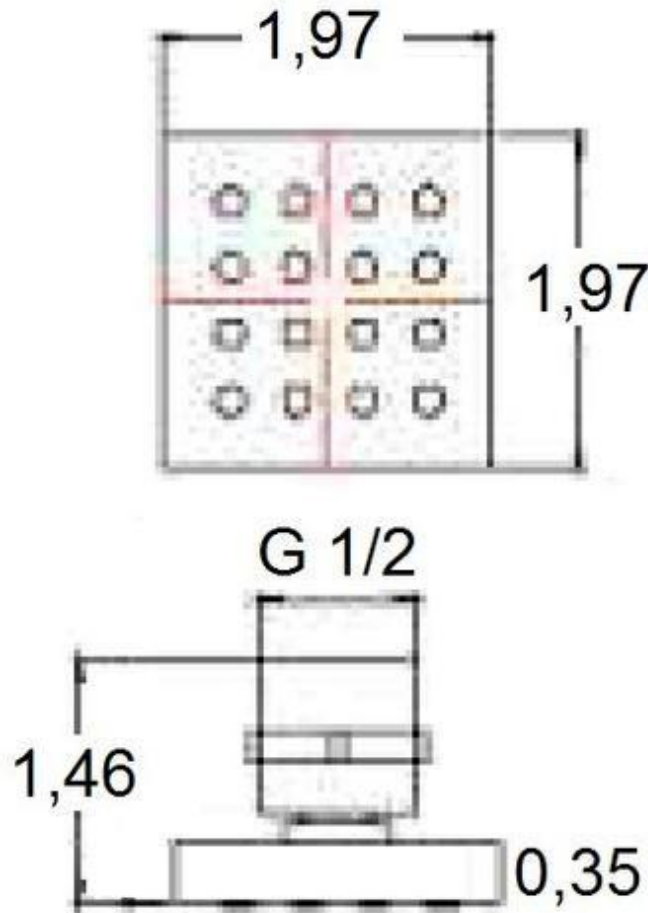

bathonomy

SPEC SHEET

Codes/Standards

JUM.JET.CUB.02.00.BR.PCH

Cubic Shower Jet - Wall Mount - 2"

Features

- 1/2" NPT male inlet.
- Easy clean nozzles.
- 9.5L/min 2.5gpm regulator installed.
- Single spray pattern.

bathonomy

SPEC SHEET

Drawing

Cubic Shower Jet - Wall Mount - 2"

Technical Information

All product dimensions are nominal.

Shower head included: No
Shower arm: No

Notes