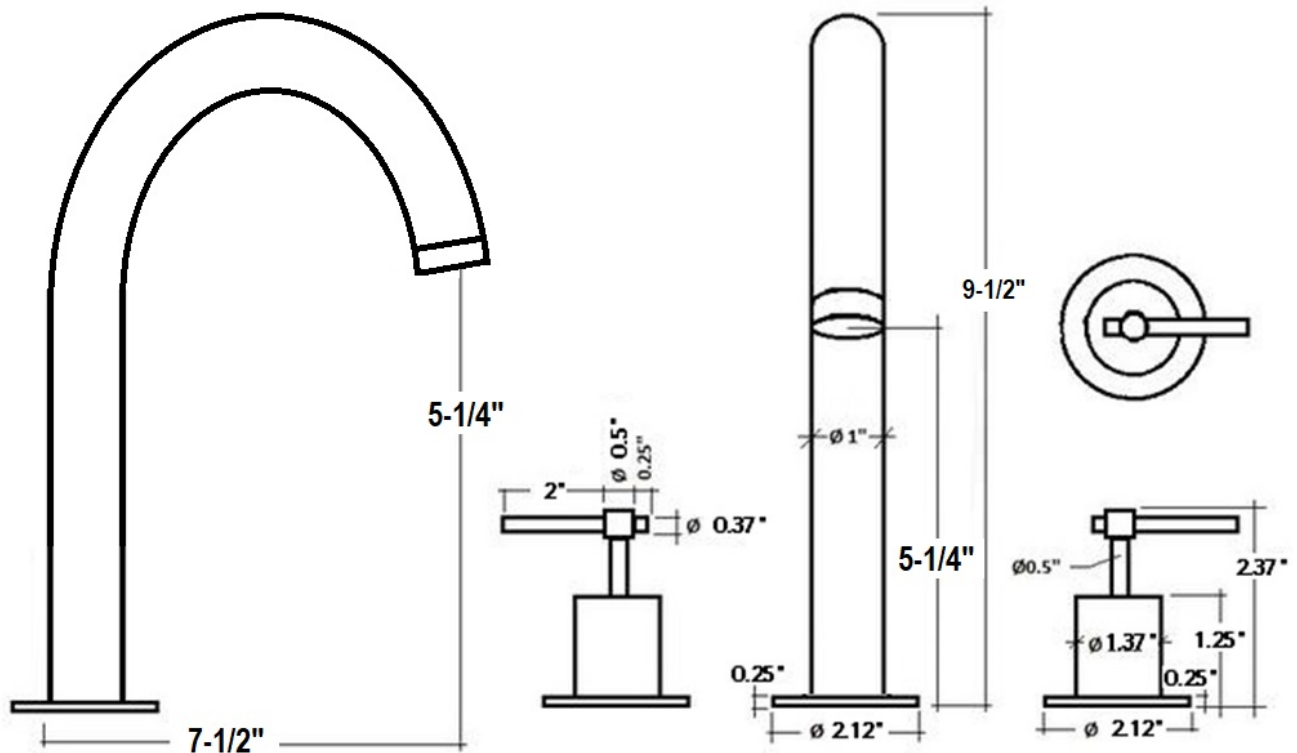

bathonomy

SPEC SHEET

Codes/Standards

JUM.BAF.SOH.10.00.BR.MBL

Soho Bathroom Faucet - Widespread - 10"

Features

- Widespread faucet.
- 8 to 16 inch installation.
- Hidden aerator.
- Ceramic cartridge 3/4 inch.
- Flow rate: 1.2 gpm @ 60 psi / 4.5 Lmin @ 414 kPa.
- Deck thickness: Max 1 inch.
- Hose included for valve and spout connection. 1/2 inch female NPT 12 inch length.

Material

- Premium material construction with metal handle ensures reliability and durability.
- BATHONOMY finishes resist corrosion and tarnishing.
- Brass.

Dimensions

- W: 12.75" * H: 9.25" * D: 8.5"

Weight

Description

Classic and elegant bathroom faucet with two valves. Design of round lines that makes it worthy of being inside our Soho family. This faucet includes classic curved edges for an attractive but substantial style that provides an elegant bathroom sensation. The characteristics of graceful style and without complications give this taps an eternal but fashionable presence. Adapted but relaxed. This brilliant collection works perfectly with current lifestyles. The handles make it easy to adjust the water. Clear laminar flow provides a beautiful water presentation. Tap handles can be installed at any distance between 8 in. and 16 in. for more customized extended installation.

bathonomy

SPEC SHEET

Drawing

Soho Bathroom Faucet -
Widespread - 10"

Technical Information

All product dimensions are nominal.

Shower head included: No
Shower arm: No

Notes