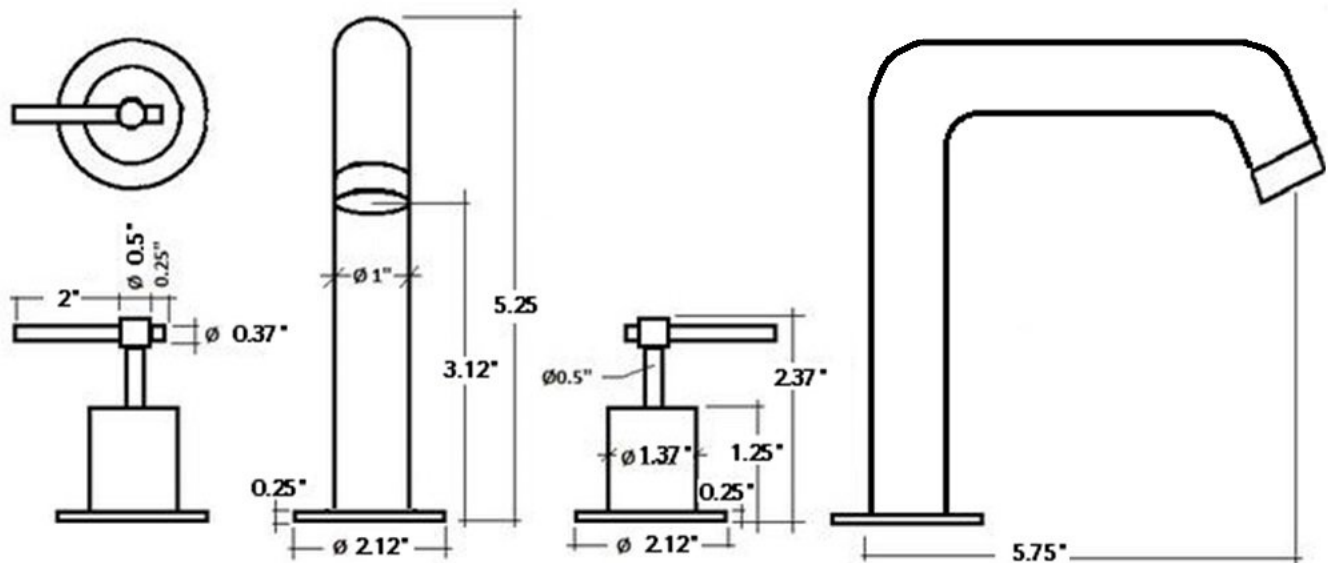

bathonomy

SPEC SHEET

Drawing

Metro Bathroom Faucet -
Widespread - 5"

Codes / Standards compliance: Uniform Plumbing Code (UPC) National Plumbing Code of Canada ASME A112.18.1-2018 / CSA B125.1-18 / ASSE 1016 IAPMO file number: 8659 (for more info visit: <http://pld.iapmo.org/default.aspx>) SKU for iapmo search LTA1010

Technical Information

All product dimensions are nominal.

Shower head included: No
Shower arm: No

Notes

Install the product according to the installation guide.

2700 SW 3rd Ave Suite 1B, Miami, FL 33129

Tbboutique reserves the right to make revisions without notice to product specifications. For the most current Specification Sheet, go to www.tbboutique.com. 20-11-2021 10:53 - US/CO