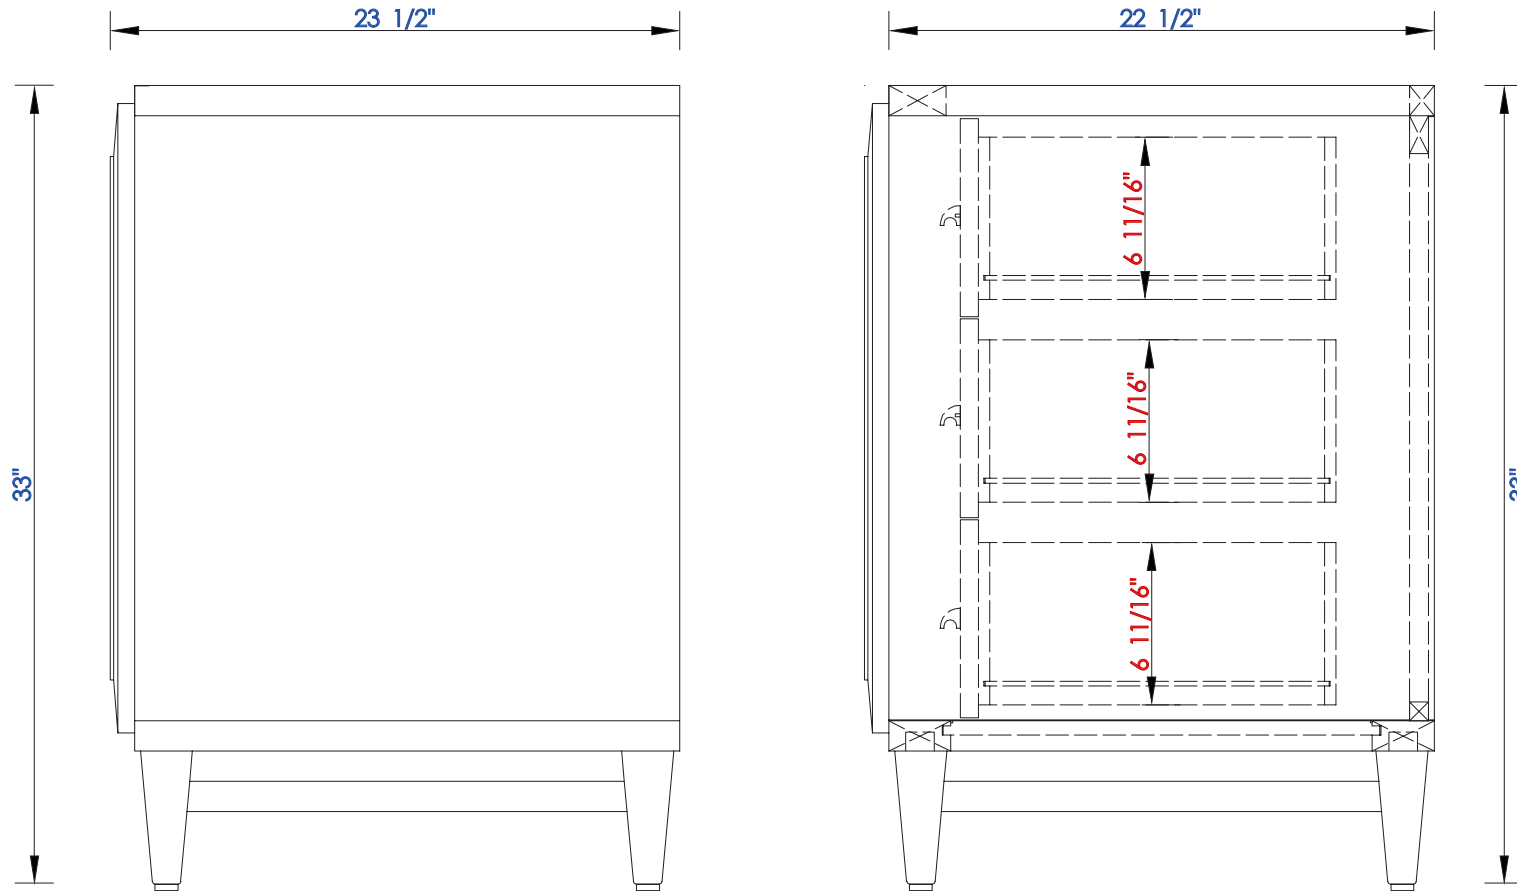

Imperial Measurements

Metric Measurements

OD Size: 470 x 355 x 195 mm
18 4/8" x 14" x 7 5/8"
ID Size: 420 x 305 mm
16 4/8" x 12"

Complies with:
ASME A112.19.2-2013
CSA B45.1-13

white

48" Vanity Top Spec Sheet

48"

Item Number:

620-V48-BNM
620-V48-WWW

JAMES MARTIN

VANITIES™

Portland 48" Single Vanity

Diagrams with Dimensions
page 02 of 03

NOTE ONE: Countertops are not shown in these diagrams. (Cabinet Only)
Please consult our website for Countertop Diagrams: www.jamesmartinvanities.com

48"

Item Number:

620-V48-BNM
620-V48-WWW

JAMES MARTIN

VANITIES™

Portland 48" Single Vanity

Diagrams with Dimensions
page 03 of 03

NOTE ONE: Countertops are not shown in these diagrams. (Cabinet Only)

1219mm

Item Number:

620-V48-BNM
620-V48-WWW

JAMES MARTIN

VANITIES™

Portland 1219mm Single Vanity

Diagrams with Dimensions
page 02 of 03

NOTE ONE: Countertops are not shown in these diagrams. (Cabinet Only)
Please consult our website for Countertop Diagrams: www.jamesmartinvanities.com