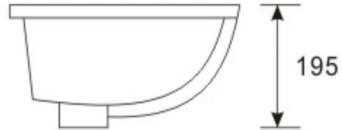

Imperial Measurements

Metric Measurements

OD Size: 470 x 355 x 195 mm
18 4/8" x 14" x 7 5/8"
ID Size: 420 x 305 mm
16 4/8" x 12"

Complies with:
ASME A112.19.2-2013
CSA B45.1-13

white

48" Vanity Top Spec Sheet