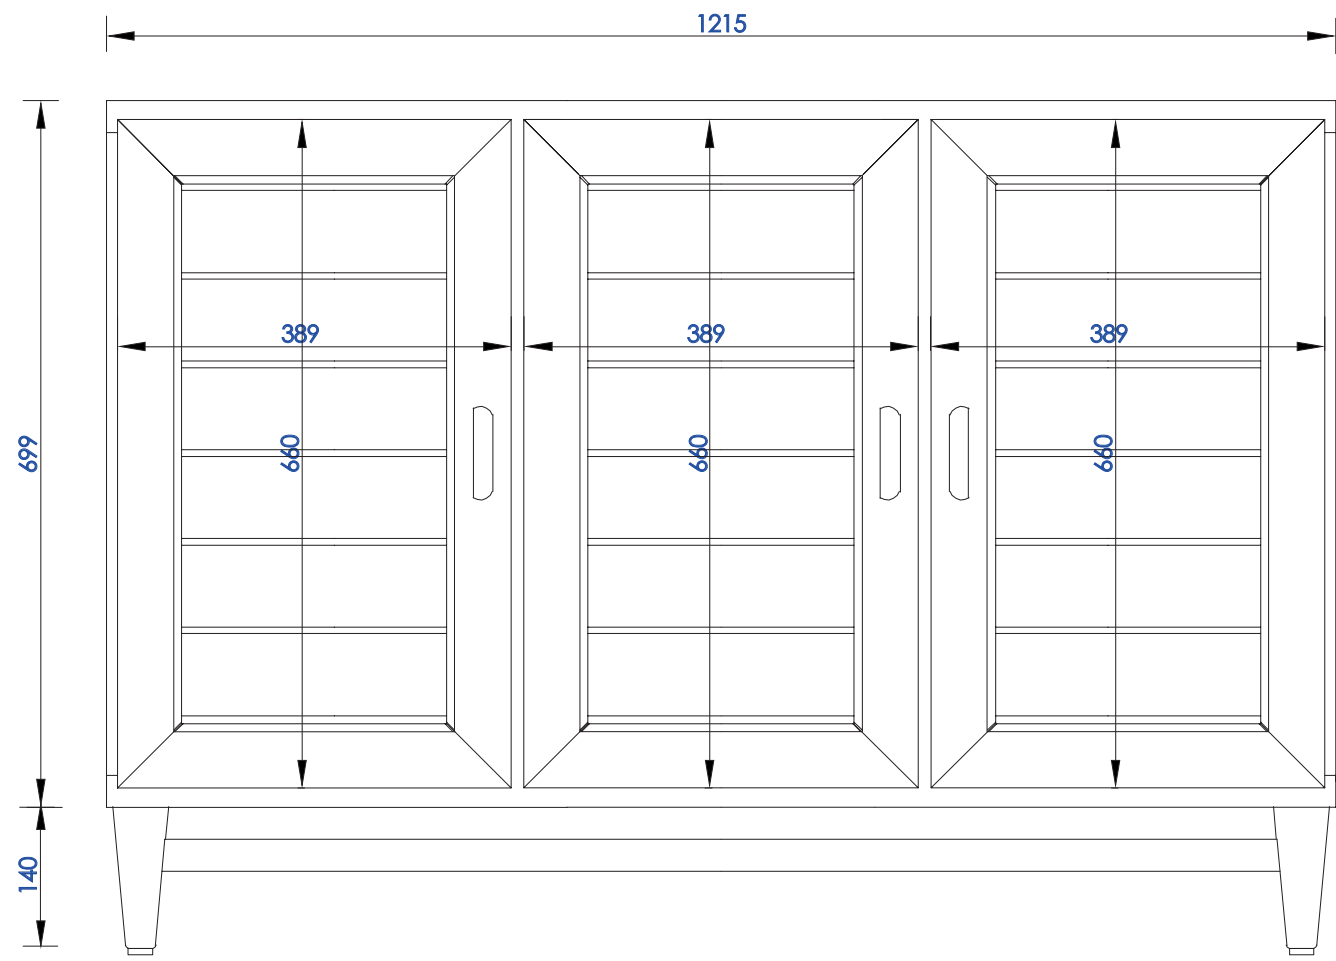

1219mm

Item Number:

620-V48-BNM
620-V48-WWW

JAMES MARTIN

VANITIES™

Portland 1219mm Single Vanity

Diagrams with Dimensions
page 01 of 03

NOTE ONE: Countertops are not shown in these diagrams. (Cabinet Only)

NOTE TWO: This vanity does not have a Backsplash.

Please consult our website for Countertop Diagrams: www.jamesmartinvanities.com