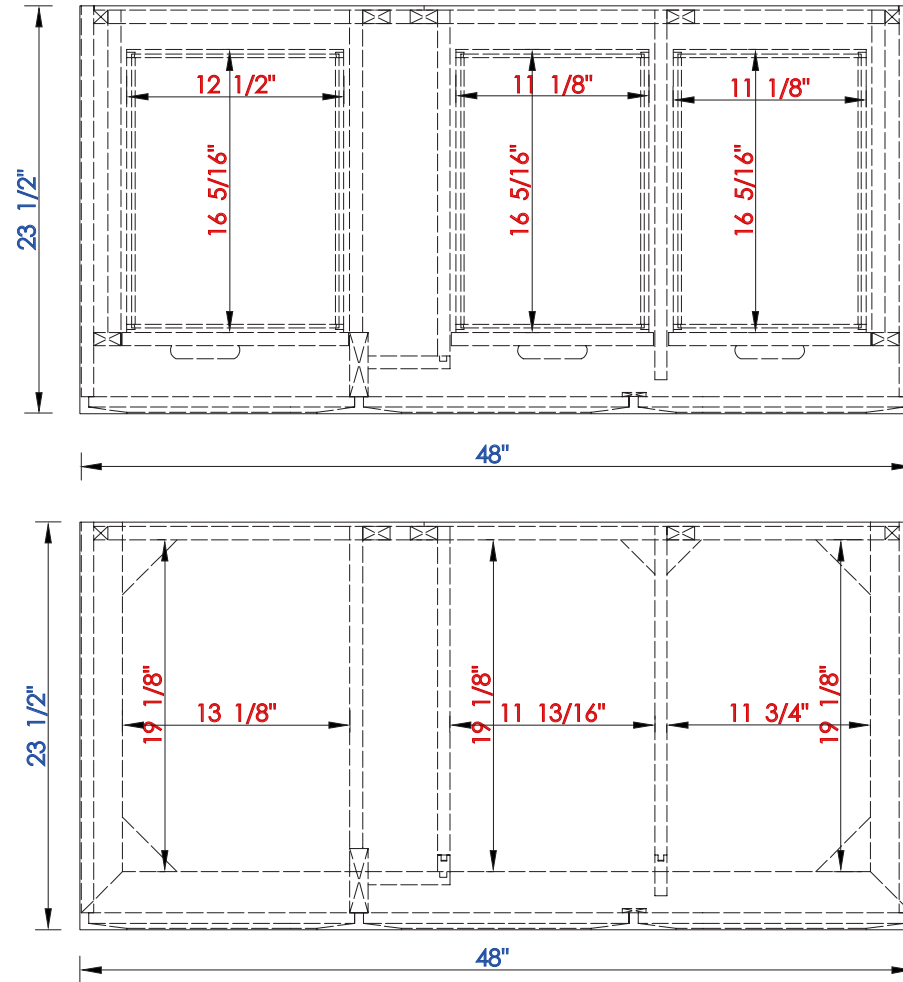

Imperial Measurements

Metric Measurements

OD Size: 470 x 355 x 195 mm
18 4/8" x 14" x 7 5/8"
ID Size: 420 x 305 mm
16 4/8" x 12"

Complies with:
ASME A112.19.2-2013
CSA B45.1-13

white

48" Vanity Top Spec Sheet

48"

Item Number:

620-V48-BNM
620-V48-WWW

JAMES MARTIN

VANITIES™

Portland 48" Single Vanity

Diagrams with Dimensions
page 02 of 03

NOTE ONE: Countertops are not shown in these diagrams. (Cabinet Only)
Please consult our website for Countertop Diagrams: www.jamesmartinvanities.com

48"

Item Number:

620-V48-BNM
620-V48-WWW

JAMES MARTIN

VANITIES™

Portland 48" Single Vanity

Diagrams with Dimensions
page 03 of 03

NOTE ONE: Countertops are not shown in these diagrams. (Cabinet Only)

1219mm

Item Number:

620-V48-BNM
620-V48-WWW

JAMES MARTIN

VANITIES™

Portland 1219mm Single Vanity

Diagrams with Dimensions
page 03 of 03

NOTE ONE: Countertops are not shown in these diagrams. (Cabinet Only)