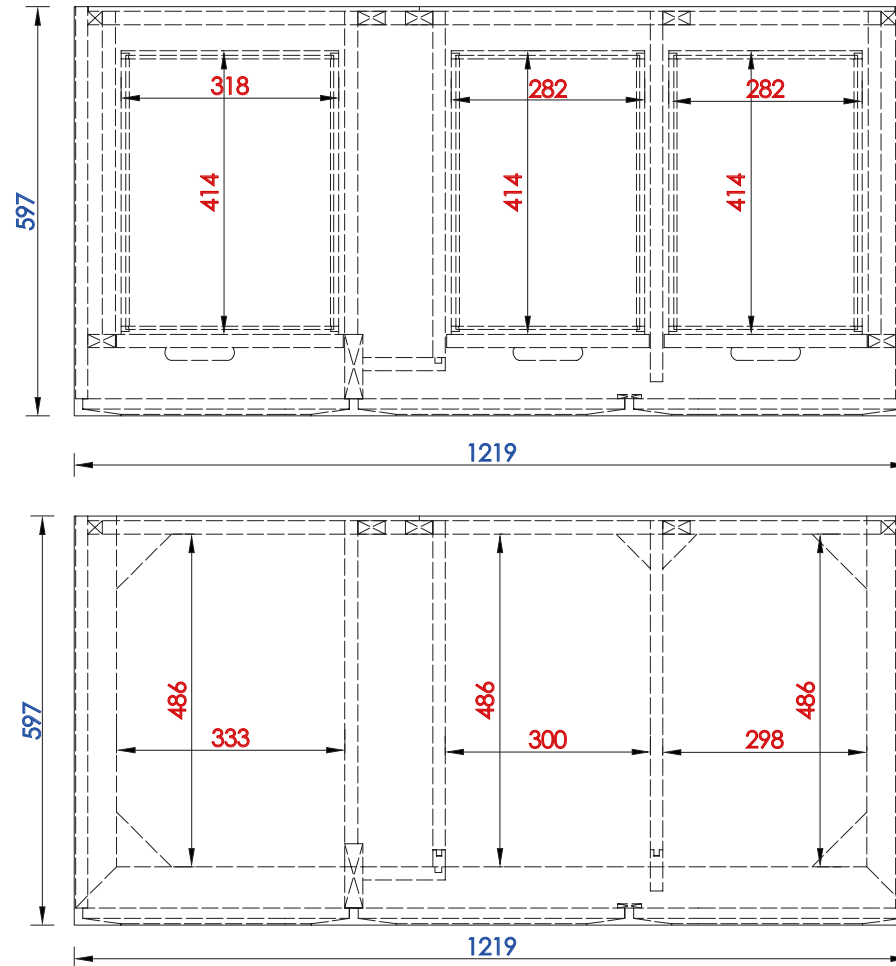

Imperial Measurements

Metric Measurements

OD Size: 470 x 355 x 195 mm
18 4/8" x 14" x 7 5/8"
ID Size: 420 x 305 mm
16 4/8" x 12"

Complies with:
ASME A112.19.2-2013
CSA B45.1-13

white

48" Vanity Top Spec Sheet

48"

Item Number:

620-V48-BNM
620-V48-WWW

JAMES MARTIN

VANITIES™

Portland 48" Single Vanity

Diagrams with Dimensions
page 02 of 03

NOTE ONE: Countertops are not shown in these diagrams. (Cabinet Only)
Please consult our website for Countertop Diagrams: www.jamesmartinvanities.com

1219mm

Item Number:

620-V48-BNM
620-V48-WWW

JAMES MARTIN

VANITIES™

Portland 1219mm Single Vanity

Diagrams with Dimensions
page 02 of 03

NOTE ONE: Countertops are not shown in these diagrams. (Cabinet Only)
Please consult our website for Countertop Diagrams: www.jamesmartinvanities.com

1219mm

Item Number:

620-V48-BNM
620-V48-WWW

JAMES MARTIN

VANITIES™

Portland 1219mm Single Vanity

Diagrams with Dimensions
page 03 of 03

NOTE ONE: Countertops are not shown in these diagrams. (Cabinet Only)