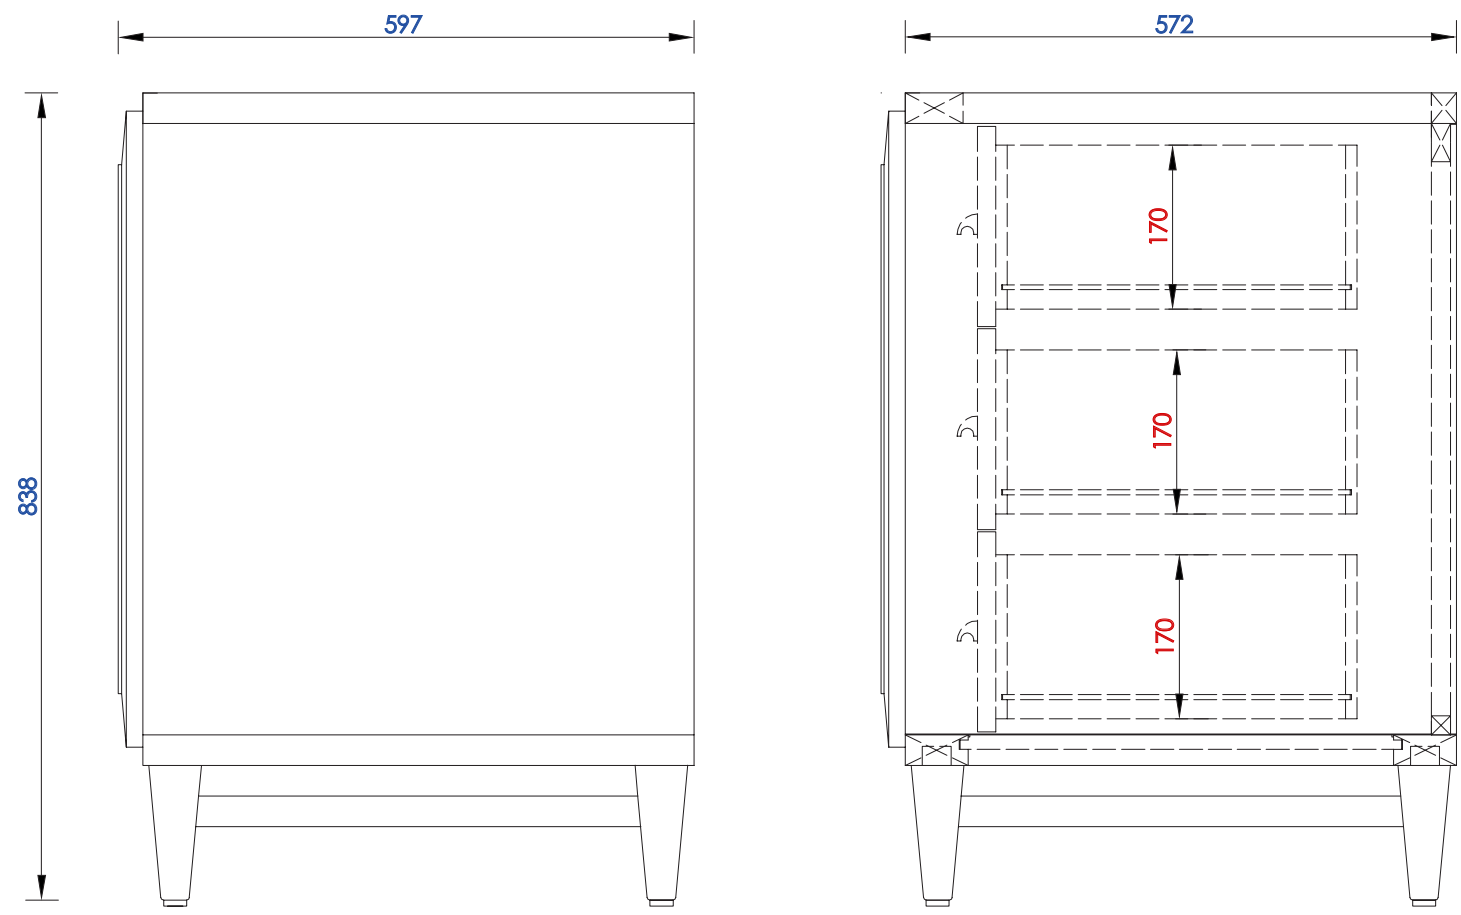

Imperial Measurements

Metric Measurements

OD Size: 470 x 355 x 195 mm
18 4/8" x 14" x 7 5/8"
ID Size: 420 x 305 mm
16 4/8" x 12"

Complies with:
ASME A112.19.2-2013
CSA B45.1-13

white

48" Vanity Top Spec Sheet

1219mm

Item Number:

620-V48-BNM
620-V48-WWW

JAMES MARTIN

VANITIES™

Portland 1219mm Single Vanity

Diagrams with Dimensions
page 02 of 03

NOTE ONE: Countertops are not shown in these diagrams. (Cabinet Only)
Please consult our website for Countertop Diagrams: www.jamesmartinvanities.com

1219mm

Item Number:

620-V48-BNM
620-V48-WWW

JAMES MARTIN

VANITIES™

Portland 1219mm Single Vanity

Diagrams with Dimensions
page 03 of 03

NOTE ONE: Countertops are not shown in these diagrams. (Cabinet Only)