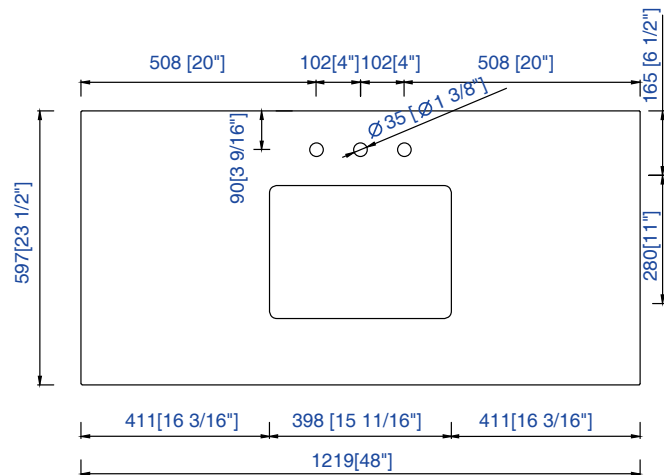

Imperial Measurements

Metric Measurements

OD Size: 470 x 355 x 195 mm
18 4/8" x 14" x 7 5/8"
ID Size: 420 x 305 mm
16 4/8" x 12"

Complies with:
ASME A112.19.2-2013
CSA B45.1-13

white

48" Vanity Top Spec Sheet

James Martin - Natural Stone & Solid Surface Countertop Measurement Specification

James Martin - Quartz Countertop Measurement Specification

48"

Item Number:

620-V48-BNM
620-V48-WWW

JAMES MARTIN

VANITIES™

Portland 48" Single Vanity

1219mm

Item Number:

620-V48-BNM
620-V48-WWW

JAMES MARTIN

VANITIES™

Portland 1219mm Single Vanity

Diagrams with Dimensions
page 02 of 03

NOTE ONE: Countertops are not shown in these diagrams. (Cabinet Only)
Please consult our website for Countertop Diagrams: www.jamesmartinvanities.com

1219mm

Item Number:

620-V48-BNM
620-V48-WWW

JAMES MARTIN

VANITIES™

Portland 1219mm Single Vanity

Diagrams with Dimensions
page 03 of 03

NOTE ONE: Countertops are not shown in these diagrams. (Cabinet Only)