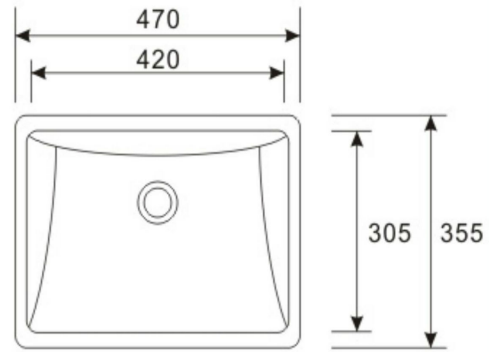

Imperial Measurements

Metric Measurements

OD Size: 470 x 355 x 195 mm
18 4/8" x 14" x 7 5/8"
ID Size: 420 x 305 mm
16 4/8" x 12"

Complies with:
ASME A112.19.2-2013
CSA B45.1-13

white

48" Vanity Top Spec Sheet

James Martin - Natural Stone & Solid Surface Countertop Measurement Specification

James Martin - Quartz Countertop Measurement Specification

48"

Item Number:

620-V48-BNM
620-V48-WWW

JAMES MARTIN

VANITIES™

Portland 48" Single Vanity

1219mm

Item Number:

620-V48-BNM
620-V48-WWW

JAMES MARTIN

VANITIES™

Portland 1219mm Single Vanity

Diagrams with Dimensions
page 02 of 03

NOTE ONE: Countertops are not shown in these diagrams. (Cabinet Only)
Please consult our website for Countertop Diagrams: www.jamesmartinvanities.com

1219mm

Item Number:

620-V48-BNM
620-V48-WWW

JAMES MARTIN

VANITIES™

Portland 1219mm Single Vanity

Diagrams with Dimensions
page 03 of 03

NOTE ONE: Countertops are not shown in these diagrams. (Cabinet Only)