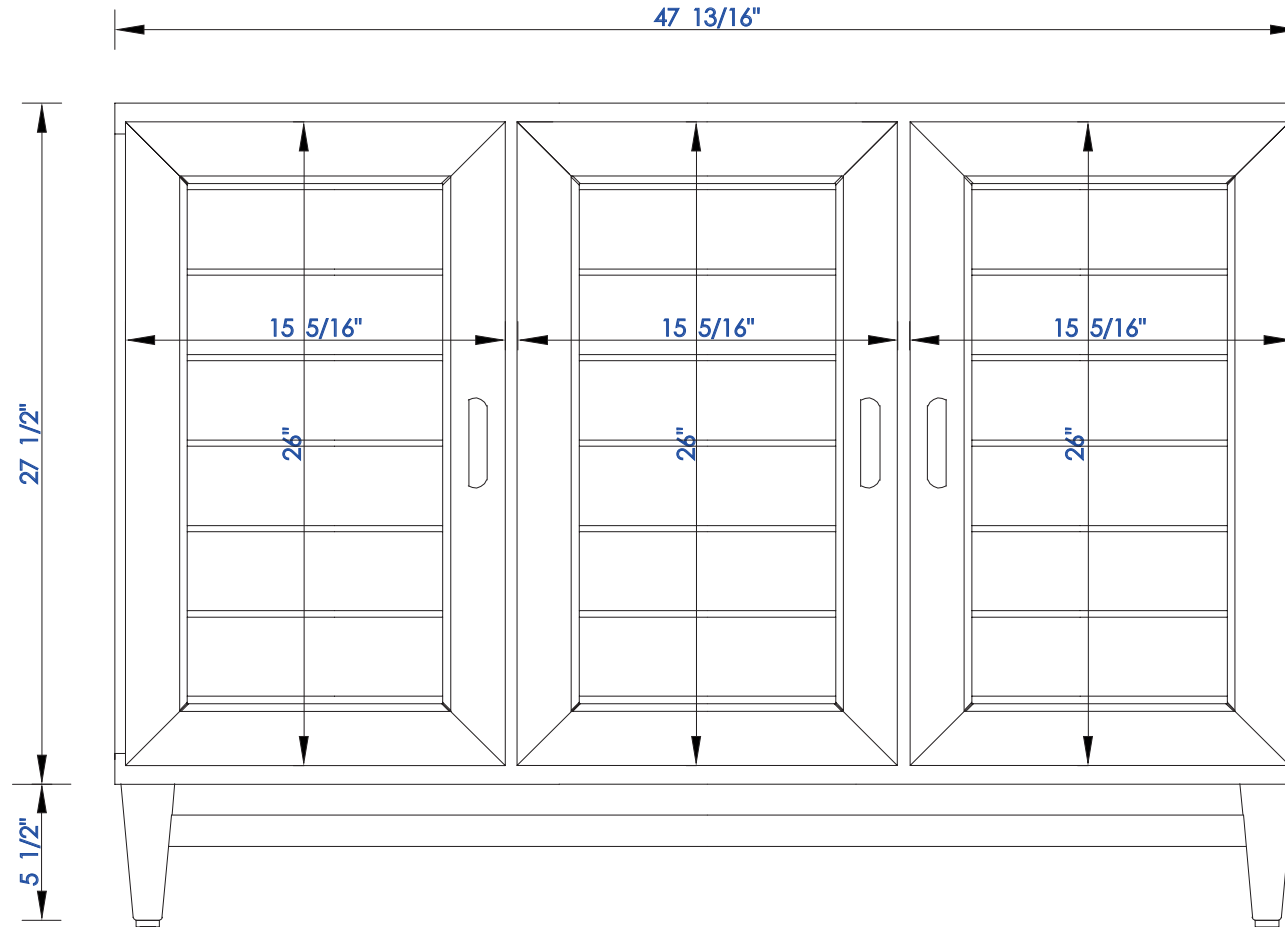

Imperial Measurements

Metric Measurements

OD Size: 470 x 355 x 195 mm
18 4/8" x 14" x 7 5/8"
ID Size: 420 x 305 mm
16 4/8" x 12"

Complies with:
ASME A112.19.2-2013
CSA B45.1-13

white

48" Vanity Top Spec Sheet

James Martin - Natural Stone & Solid Surface Countertop Measurement Specification

James Martin - Quartz Countertop Measurement Specification

48"

Item Number:

620-V48-BNM
620-V48-WWW

JAMES MARTIN

VANITIES™

Portland 48" Single Vanity

Diagrams with Dimensions
page 01 of 03

NOTE ONE: Countertops are not shown in these diagrams. (Cabinet Only)

NOTE TWO: This vanity does not have a Backsplash.

Please consult our website for Countertop Diagrams: www.jamesmartinvanities.com

48"

Item Number:

620-V48-BNM
620-V48-WWW

JAMES MARTIN

VANITIES™

Portland 48" Single Vanity

Diagrams with Dimensions
page 02 of 03

NOTE ONE: Countertops are not shown in these diagrams. (Cabinet Only)
Please consult our website for Countertop Diagrams: www.jamesmartinvanities.com