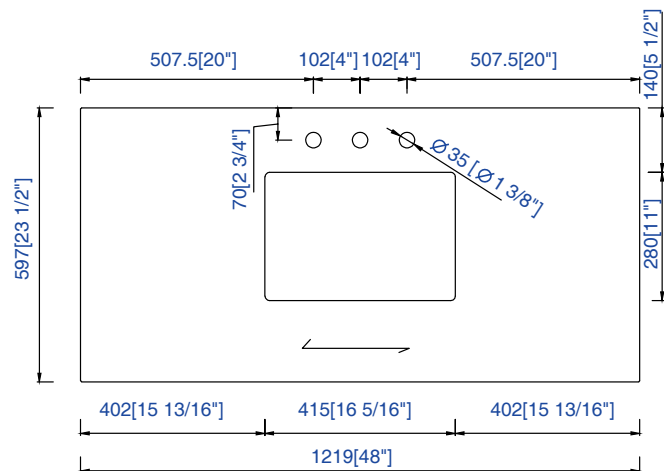

Imperial Measurements

Metric Measurements

OD Size: 470 x 355 x 195 mm
18 4/8" x 14" x 7 5/8"
ID Size: 420 x 305 mm
16 4/8" x 12"

Complies with:
ASME A112.19.2-2013
CSA B45.1-13

white

48" Vanity Top Spec Sheet

James Martin - Natural Stone & Solid Surface Countertop Measurement Specification

James Martin - Quartz Countertop Measurement Specification

48"

Item Number:

620-V48-BNM
620-V48-WWW

JAMES MARTIN

VANITIES™

Portland 48" Single Vanity

1219mm

Item Number:

620-V48-BNM
620-V48-WWW

JAMES MARTIN

VANITIES™

Portland 1219mm Single Vanity

Diagrams with Dimensions
page 02 of 03

NOTE ONE: Countertops are not shown in these diagrams. (Cabinet Only)
Please consult our website for Countertop Diagrams: www.jamesmartinvanities.com

1219mm

Item Number:

620-V48-BNM
620-V48-WWW

JAMES MARTIN

VANITIES™

Portland 1219mm Single Vanity

Diagrams with Dimensions
page 03 of 03

NOTE ONE: Countertops are not shown in these diagrams. (Cabinet Only)