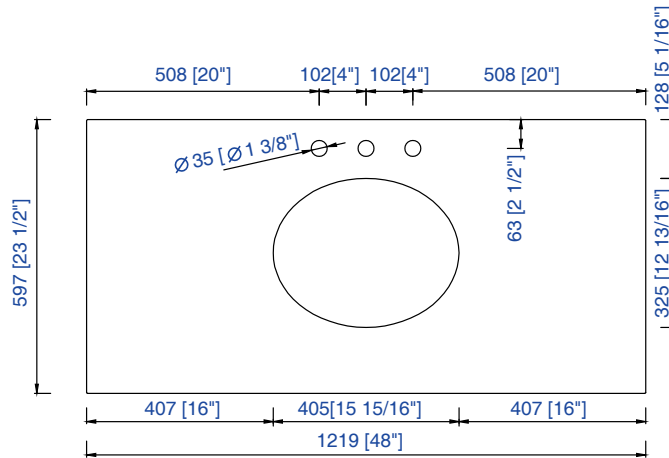

48" Vanity Top Spec Sheet

James Martin Vanities Company always recommends you consult and/or hire a professional contractor when installing your vanity cabinet and top.

3cm/1.18"
Countertop

James Martin - Natural Stone Countertop Measurement Specification