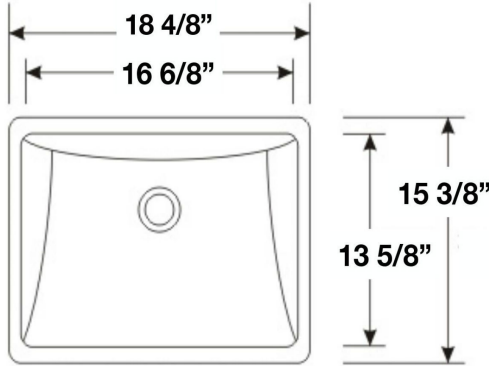

Imperial Measurements

Metric Measurements

OD Size: 470 x 355 x 195 mm
18 4/8" x 14" x 7 5/8"
ID Size: 420 x 305 mm
16 4/8" x 12"

Complies with:
ASME A112.19.2-2013
CSA B45.1-13

white

48" Vanity Top Spec Sheet

James Martin - Natural Stone & Solid Surface Countertop Measurement Specification

James Martin - Quartz Countertop Measurement Specification

48"

Item Number:

620-V48-BNM
620-V48-WWW

JAMES MARTIN

VANITIES™

Portland 48" Single Vanity

1219mm

Item Number:

620-V48-BNM
620-V48-WWW

JAMES MARTIN

VANITIES™

Portland 1219mm Single Vanity

Diagrams with Dimensions
page 02 of 03

NOTE ONE: Countertops are not shown in these diagrams. (Cabinet Only)
Please consult our website for Countertop Diagrams: www.jamesmartinvanities.com

1219mm

Item Number:

620-V48-BNM
620-V48-WWW

JAMES MARTIN

VANITIES™

Portland 1219mm Single Vanity

Diagrams with Dimensions
page 03 of 03

NOTE ONE: Countertops are not shown in these diagrams. (Cabinet Only)