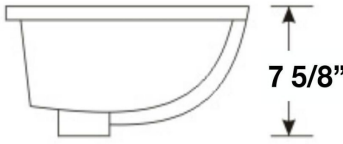

Imperial Measurements

Metric Measurements

OD Size: 470 x 355 x 195 mm
18 4/8" x 14" x 7 5/8"
ID Size: 420 x 305 mm
16 4/8" x 12"

Complies with:
ASME A112.19.2-2013
CSA B45.1-13

white

48" Vanity Top Spec Sheet

James Martin - Natural Stone & Solid Surface Countertop Measurement Specification

James Martin - Quartz Countertop Measurement Specification

48"

Item Number:

620-V48-BNM
620-V48-WWW

JAMES MARTIN

VANITIES™

Portland 48" Single Vanity