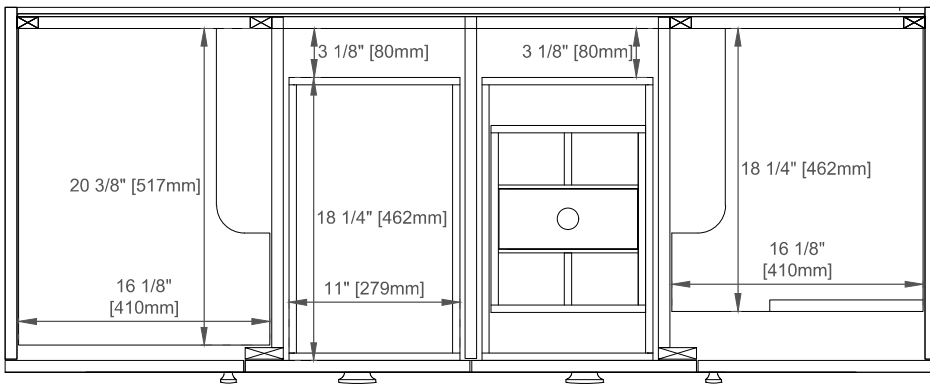

Bamboo Drawer Organizer