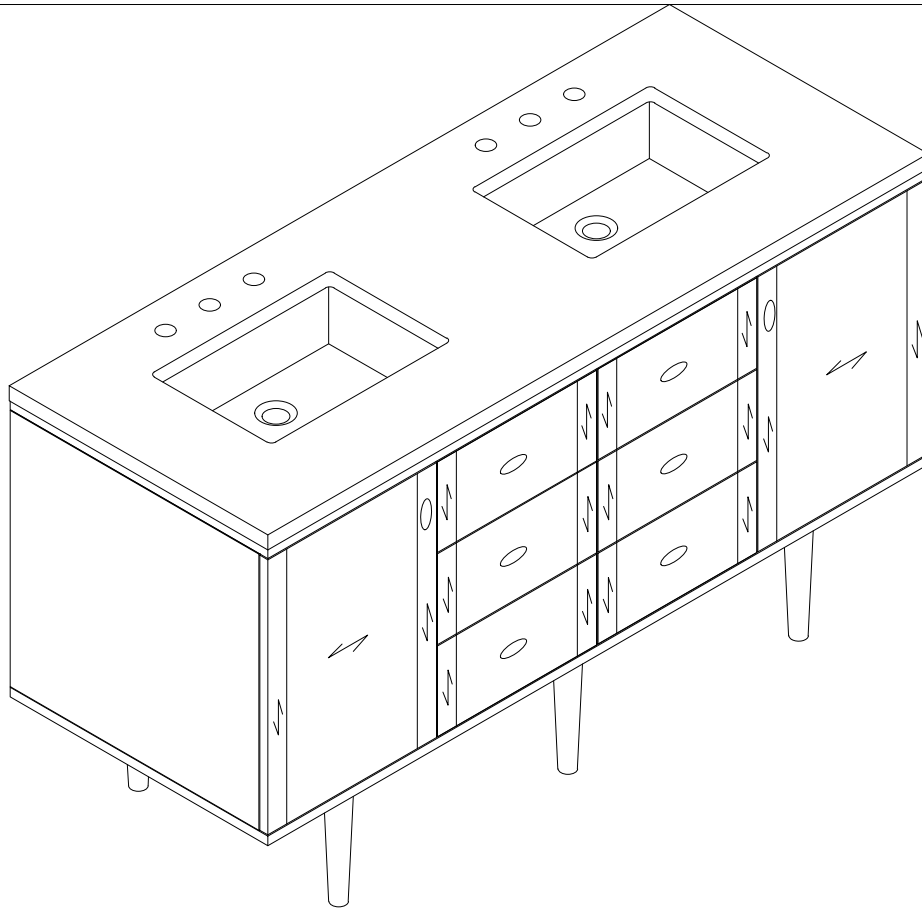

# 60"D AMBERLY VANITY

**JAMES MARTIN**  
VANITIES™

670-V60D-WLT

## Features

Materials

Solids (Species): Para wood

Veneers: Quarter Cut Walnut

Panels: Plywood

Number of Basins: Double

Vanity Top : Sold Separately - 3cm Top with Sink

Basins Included: No

Number of Doors: Two

Number of Drawers: Four

Number of Tip Outs: Two

USB/Power Component: Yes (ETL5011080)

Assembly Required: Yes

Bamboo Storage Tray: One

Drawer Box Material and Construction: 12mm Plywood/English Dovetail Joinery

## Dimension

Width:59-7/8"

Depth:23-1/2"

Height:33-5/8"

Rough-In Height:21-1/2"

Visit website for warranty and installation information  
[www.jamesmartinvanities.com](http://www.jamesmartinvanities.com)

Version:202212