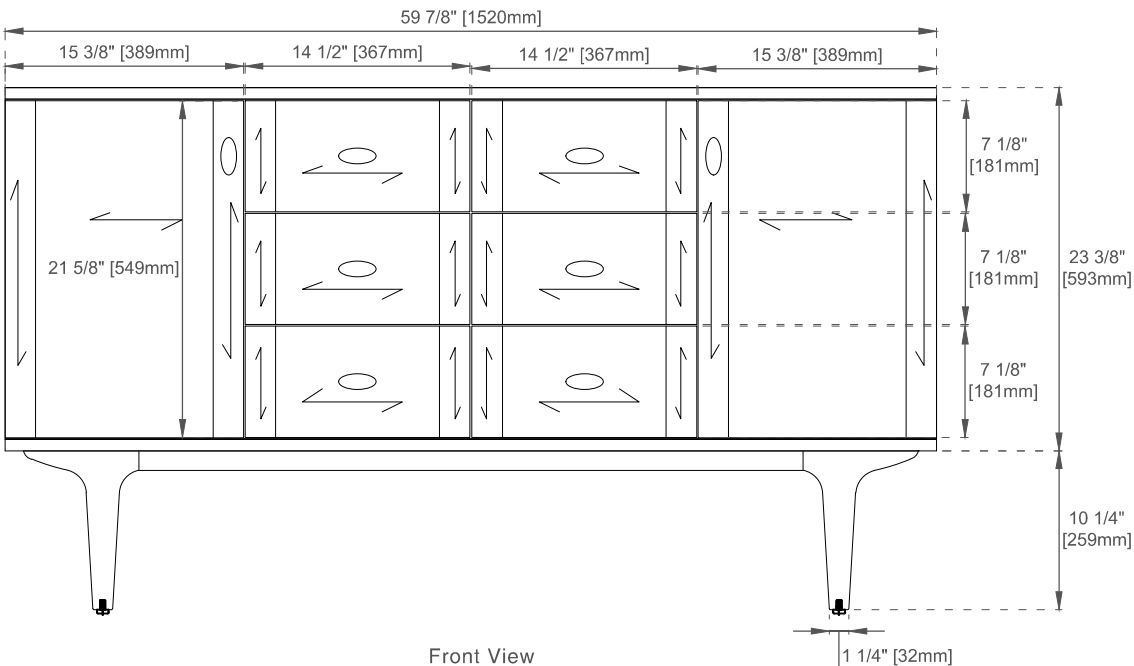

## Dimension

Width:59-7/8"

Depth:23-1/2"

Height:33-5/8"

Rough-In Height:21-1/2"

Visit website for warranty and installation information  
[www.jamesmartinvanities.com](http://www.jamesmartinvanities.com)

Version:202212

# 60"D AMBERLY VANITY

670-V60D-WLT

Knob

Bamboo Drawer Organizer

Front View

Diagrams are of cabinets only –James Martin Optional Countertops and sinks are not shown

Visit website for warranty and installation information  
[www.jamesmartinvanities.com](http://www.jamesmartinvanities.com)