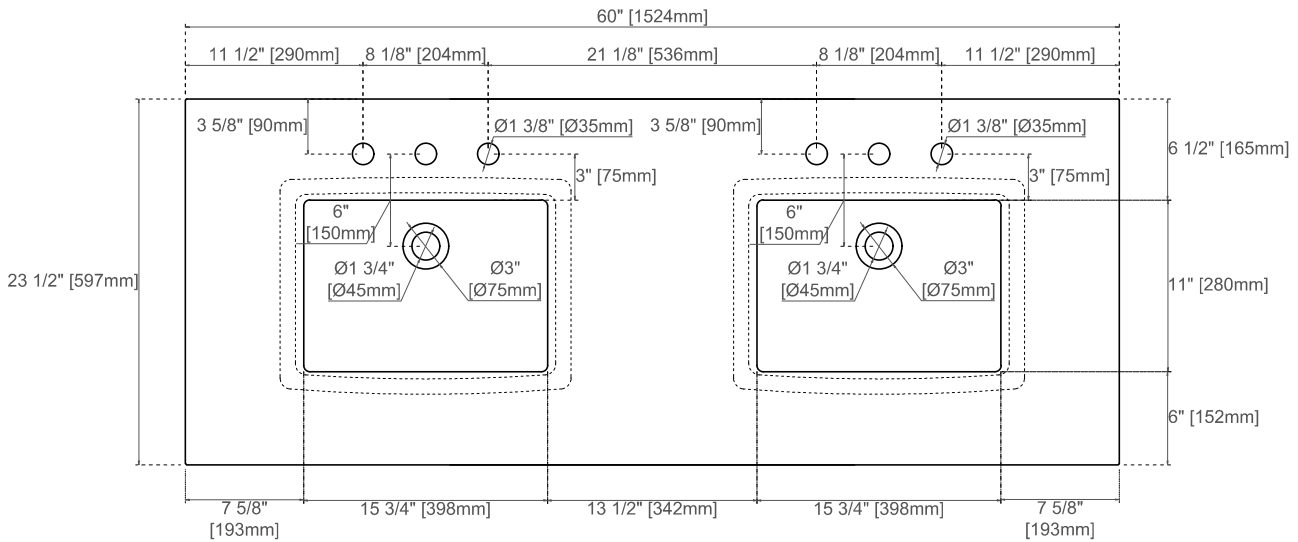

## Dimension

Width:59-7/8"

Depth:23-1/2"

Height:33-5/8"

Rough-In Height:21-1/2"

Visit website for warranty and installation information  
[www.jamesmartinvanities.com](http://www.jamesmartinvanities.com)

Version:202212

# 60"D AMBERLY VANITY

670-V60D-WLT

Side View

Side View

Back View

Diagrams are of cabinets only –James Martin Optional Countertops and sinks are not shown

Visit website for warranty and installation information  
[www.jamesmartinvanities.com](http://www.jamesmartinvanities.com)

60"D 3cm COUNTERTOPS  
 050-S60D  
 080-S60D  
 090-S60D

**JAMES MARTIN**  
 VANITIES™

080,090 Sereis Tops

050 Quartz Sereis Tops

Visit website for warranty and installation information  
[www.jamesmartinvanities.com](http://www.jamesmartinvanities.com)