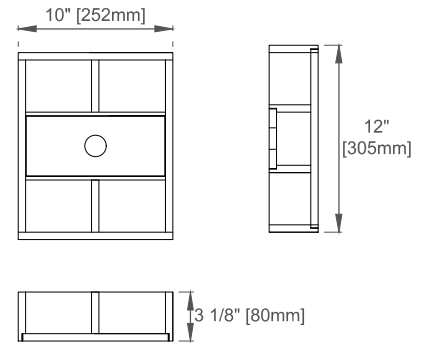

Bamboo Drawer Organizer