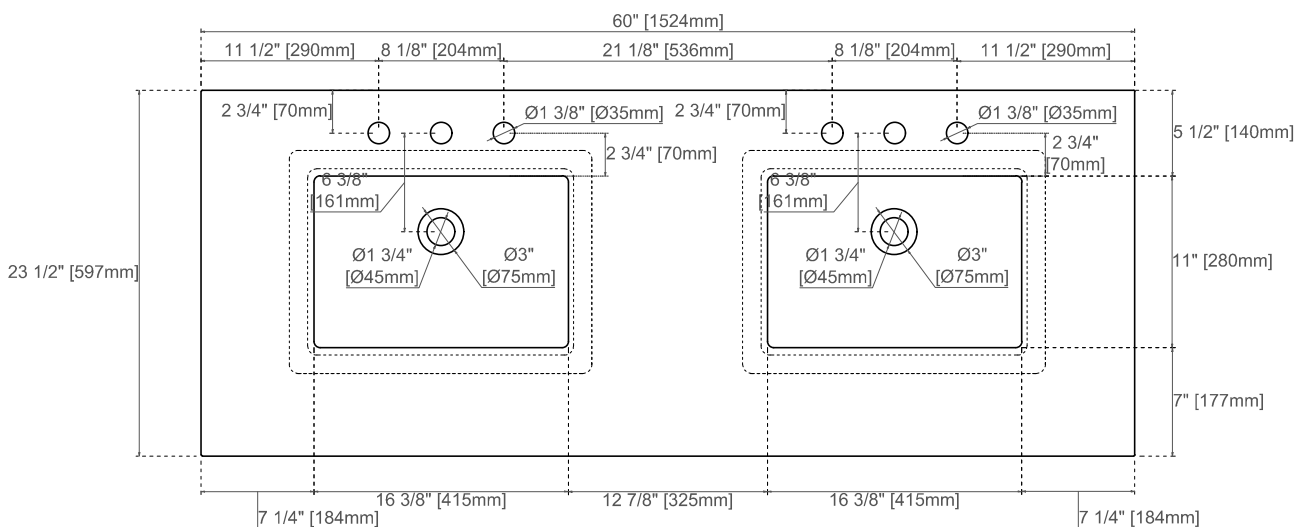

## Dimension

Width:59-7/8"

Depth:23-1/2"

Height:33-5/8"

Rough-In Height:21-1/2"

Visit website for warranty and installation information  
[www.jamesmartinvanities.com](http://www.jamesmartinvanities.com)

Version:202212

# 60"D AMBERLY VANITY

670-V60D-WLT

Side View

Side View

Back View

Diagrams are of cabinets only –James Martin Optional Countertops and sinks are not shown

Visit website for warranty and installation information  
[www.jamesmartinvanities.com](http://www.jamesmartinvanities.com)

60"D 3cm COUNTERTOPS  
 050-S60D  
 080-S60D  
 090-S60D

**JAMES MARTIN**  
 VANITIES™

080,090 Sereis Tops

050 Quartz Sereis Tops

Visit website for warranty and installation information  
[www.jamesmartinvanities.com](http://www.jamesmartinvanities.com)