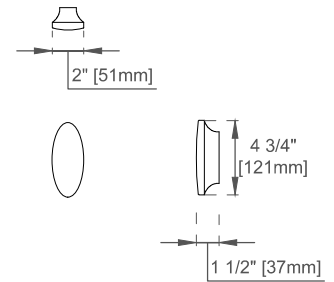

670-V60D-WLT

Knob