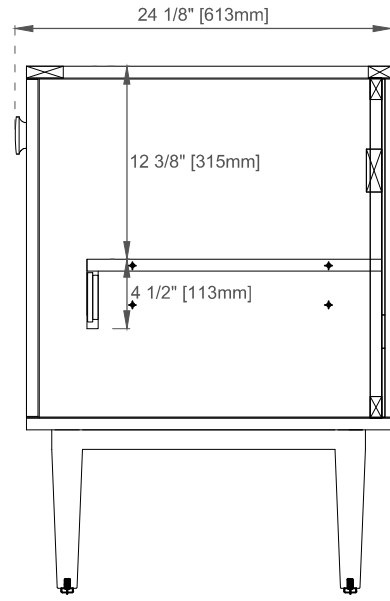

Number of Doors: Two

Number of Drawers: Four

Number of Tip Outs: Two

USB/Power Component: Yes (ETL5011080)

Assembly Required: Yes

Bamboo Storage Tray: One

Drawer Box Material and Construction: 12mm Plywood/English Dovetail Joinery

## Dimension

Width:59-7/8"

Depth:23-1/2"

Height:33-5/8"

Rough-In Height:21-1/2"

Visit website for warranty and installation information  
[www.jamesmartinvanities.com](http://www.jamesmartinvanities.com)

Version:202212

# 60"D AMBERLY VANITY

670-V60D-WLT

Knob

Bamboo Drawer Organizer

Front View

Diagrams are of cabinets only –James Martin Optional Countertops and sinks are not shown

Visit website for warranty and installation information  
[www.jamesmartinvanities.com](http://www.jamesmartinvanities.com)

# 60"D AMBERLY VANITY

670-V60D-WLT

Side View

Side View

Back View

Diagrams are of cabinets only –James Martin Optional Countertops and sinks are not shown

Visit website for warranty and installation information  
[www.jamesmartinvanities.com](http://www.jamesmartinvanities.com)