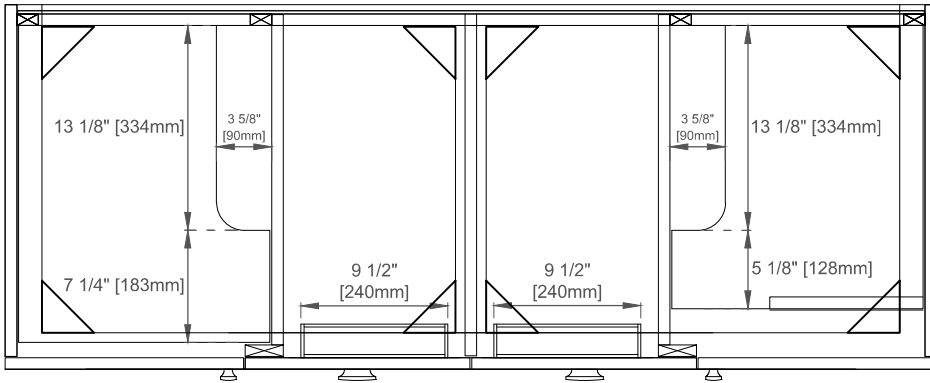

670-V60D-WLT

Knob