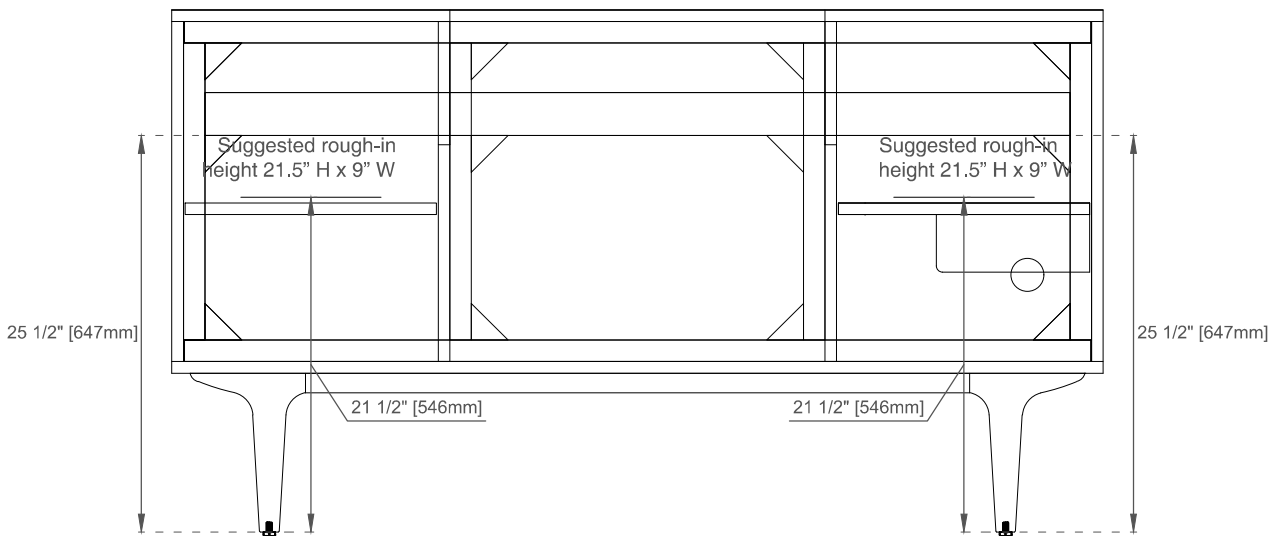

## Dimension

Width:59-7/8"

Depth:23-1/2"

Height:33-5/8"

Rough-In Height:21-1/2"

Visit website for warranty and installation information  
[www.jamesmartinvanities.com](http://www.jamesmartinvanities.com)

Version:202212

# 60"D AMBERLY VANITY

670-V60D-WLT

Side View

Side View

Back View

Diagrams are of cabinets only –James Martin Optional Countertops and sinks are not shown

Visit website for warranty and installation information  
[www.jamesmartinvanities.com](http://www.jamesmartinvanities.com)