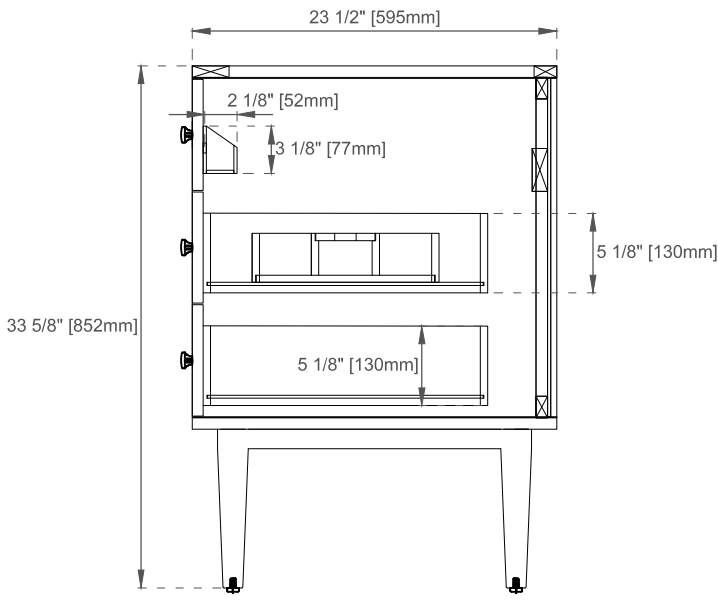

## Dimension

Width:59-7/8"

Depth:23-1/2"

Height:33-5/8"

Rough-In Height:21-1/2"

Visit website for warranty and installation information  
[www.jamesmartinvanities.com](http://www.jamesmartinvanities.com)

Version:202212

# 60"D AMBERLY VANITY

670-V60D-WLT

Knob

Bamboo Drawer Organizer

Front View

Diagrams are of cabinets only –James Martin Optional Countertops and sinks are not shown

Visit website for warranty and installation information  
[www.jamesmartinvanities.com](http://www.jamesmartinvanities.com)

# 60"D AMBERLY VANITY

670-V60D-WLT

Side View

Side View

Back View

Diagrams are of cabinets only –James Martin Optional Countertops and sinks are not shown

Visit website for warranty and installation information  
[www.jamesmartinvanities.com](http://www.jamesmartinvanities.com)