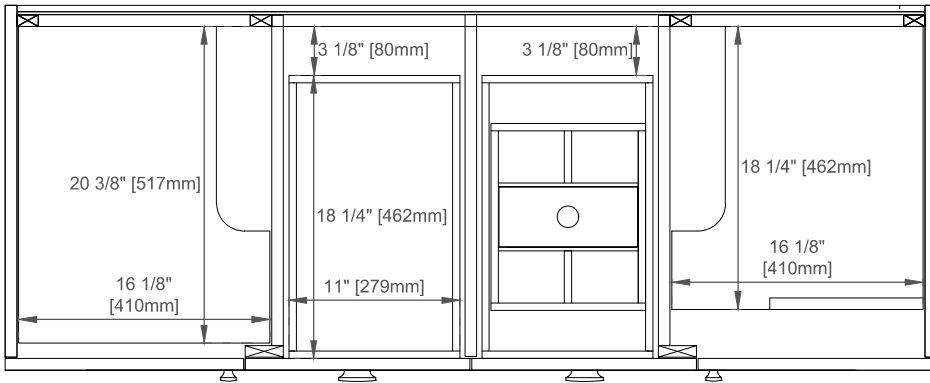

Bamboo Drawer Organizer