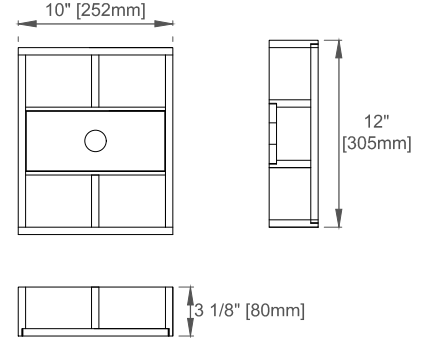

Bamboo Drawer Organizer