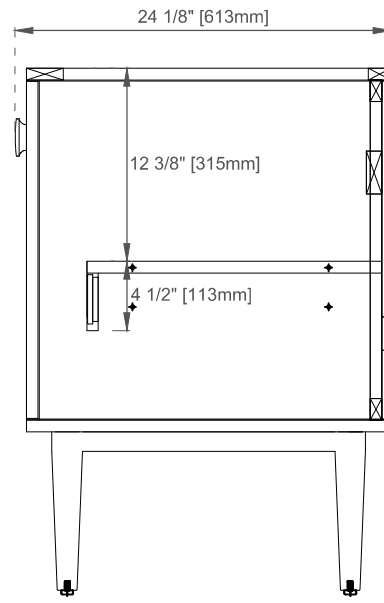

## Dimension

Width:59-7/8"

Depth:23-1/2"

Height:33-5/8"

Rough-In Height:21-1/2"

Visit website for warranty and installation information  
[www.jamesmartinvanities.com](http://www.jamesmartinvanities.com)

Version:202212

# 60"D AMBERLY VANITY

670-V60D-WLT

Knob

Bamboo Drawer Organizer

Front View

Diagrams are of cabinets only –James Martin Optional Countertops and sinks are not shown

Visit website for warranty and installation information  
[www.jamesmartinvanities.com](http://www.jamesmartinvanities.com)

# 60"D AMBERLY VANITY

670-V60D-WLT

Side View

Side View

Back View

Diagrams are of cabinets only –James Martin Optional Countertops and sinks are not shown

Visit website for warranty and installation information  
[www.jamesmartinvanities.com](http://www.jamesmartinvanities.com)