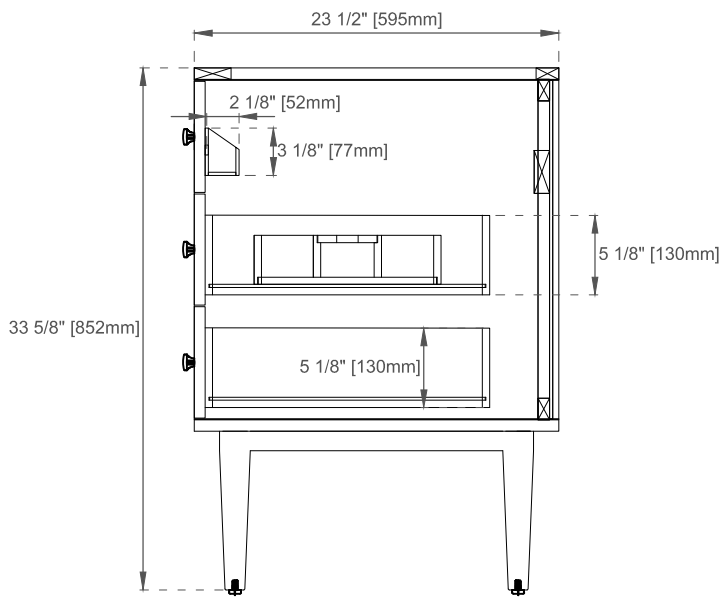

## Dimension

Width:59-7/8"

Depth:23-1/2"

Height:33-5/8"

Rough-In Height:21-1/2"

Visit website for warranty and installation information  
[www.jamesmartinvanities.com](http://www.jamesmartinvanities.com)

Version:202212

# 60"D AMBERLY VANITY

670-V60D-WLT

Knob

Bamboo Drawer Organizer

Front View

Diagrams are of cabinets only –James Martin Optional Countertops and sinks are not shown

Visit website for warranty and installation information  
[www.jamesmartinvanities.com](http://www.jamesmartinvanities.com)

# 60"D AMBERLY VANITY

670-V60D-WLT

Side View

Side View

Back View

Diagrams are of cabinets only –James Martin Optional Countertops and sinks are not shown

Visit website for warranty and installation information  
[www.jamesmartinvanities.com](http://www.jamesmartinvanities.com)