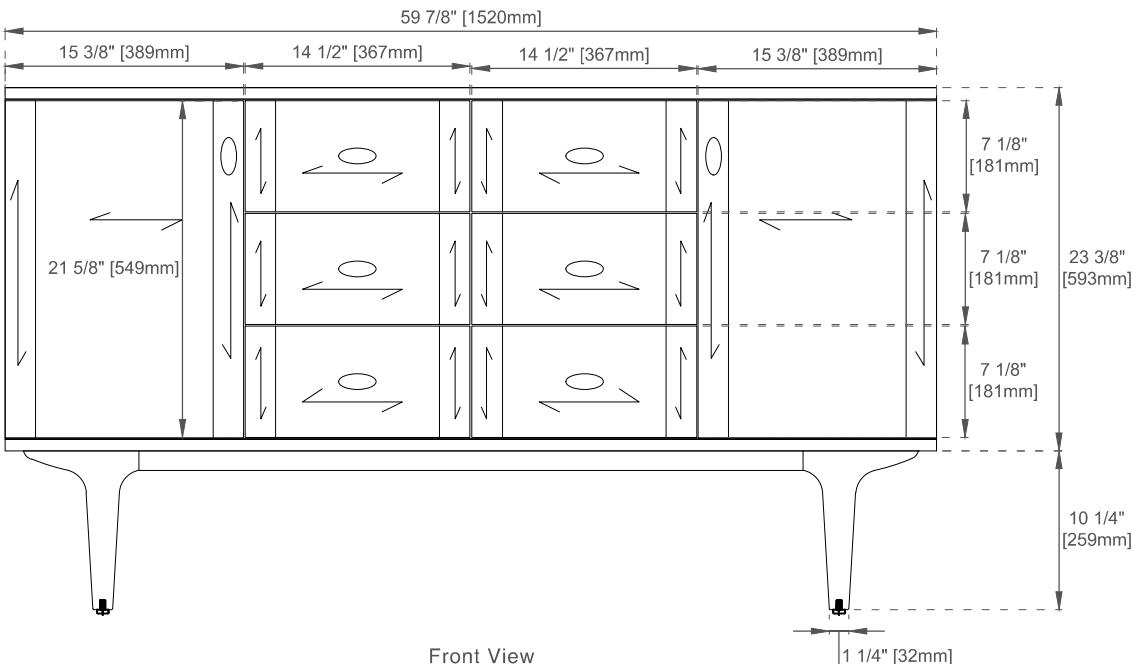

## Dimension

Width:59-7/8"

Depth:23-1/2"

Height:33-5/8"

Rough-In Height:21-1/2"

Visit website for warranty and installation information  
[www.jamesmartinvanities.com](http://www.jamesmartinvanities.com)

Version:202212

# 60"D AMBERLY VANITY

670-V60D-WLT

Knob

Bamboo Drawer Organizer

Front View

Diagrams are of cabinets only –James Martin Optional Countertops and sinks are not shown

Visit website for warranty and installation information  
[www.jamesmartinvanities.com](http://www.jamesmartinvanities.com)

# 60"D AMBERLY VANITY

670-V60D-WLT

Side View

Side View

Back View

Diagrams are of cabinets only –James Martin Optional Countertops and sinks are not shown

Visit website for warranty and installation information  
[www.jamesmartinvanities.com](http://www.jamesmartinvanities.com)