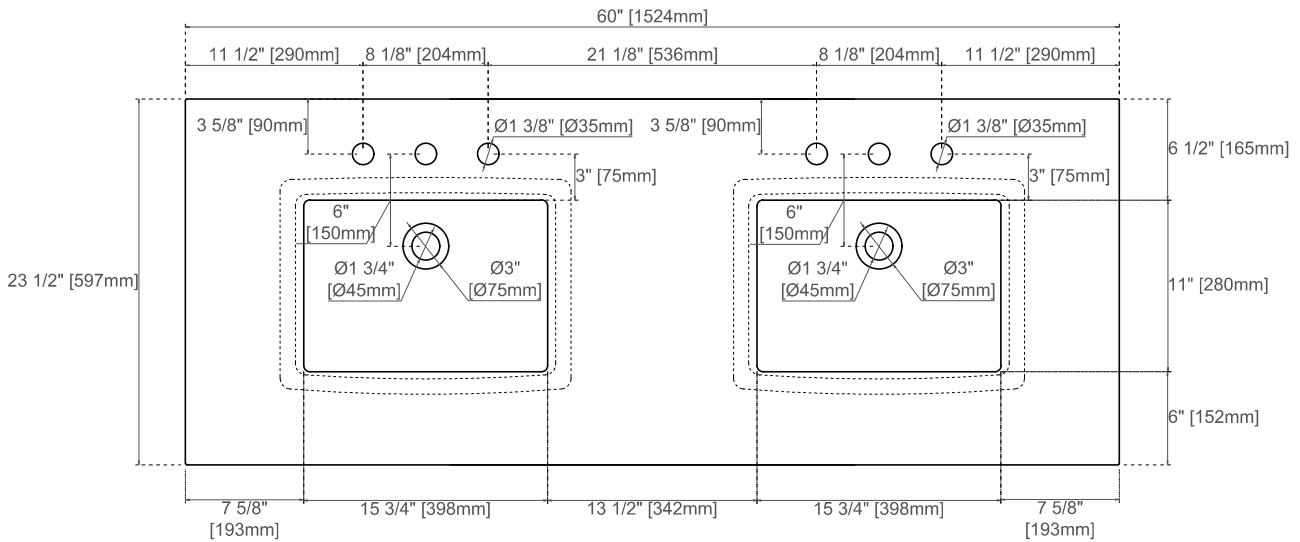

## Dimension

Width:59-7/8"

Depth:23-1/2"

Height:33-5/8"

Rough-In Height:21-1/2"

Visit website for warranty and installation information  
[www.jamesmartinvanities.com](http://www.jamesmartinvanities.com)

Version:202212

# 60"D AMBERLY VANITY

670-V60D-WLT

Side View

Side View

Back View

Diagrams are of cabinets only –James Martin Optional Countertops and sinks are not shown

Visit website for warranty and installation information  
[www.jamesmartinvanities.com](http://www.jamesmartinvanities.com)

60"D 3cm COUNTERTOPS  
 050-S60D  
 080-S60D  
 090-S60D

**JAMES MARTIN**  
 VANITIES™

080,090 Sereis Tops

050 Quartz Sereis Tops

Visit website for warranty and installation information  
[www.jamesmartinvanities.com](http://www.jamesmartinvanities.com)