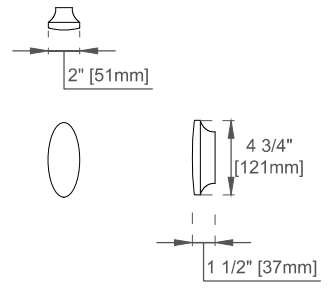

670-V60D-WLT

Knob