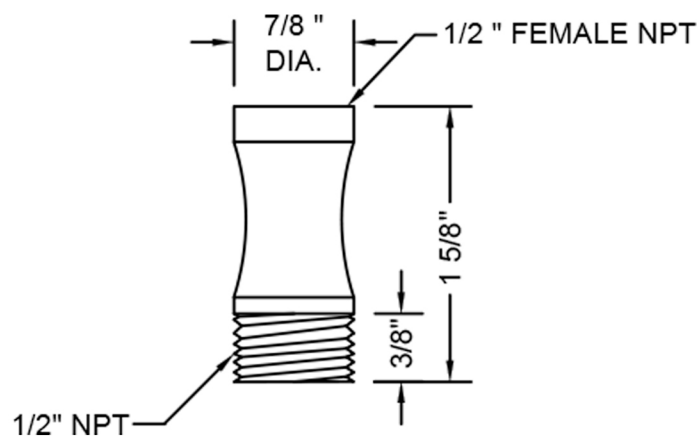

SPECIFICATION DRAWING:

COMPLIANCES:

Complies with: ASME A112.18.1-2012/CSA B125.1-12