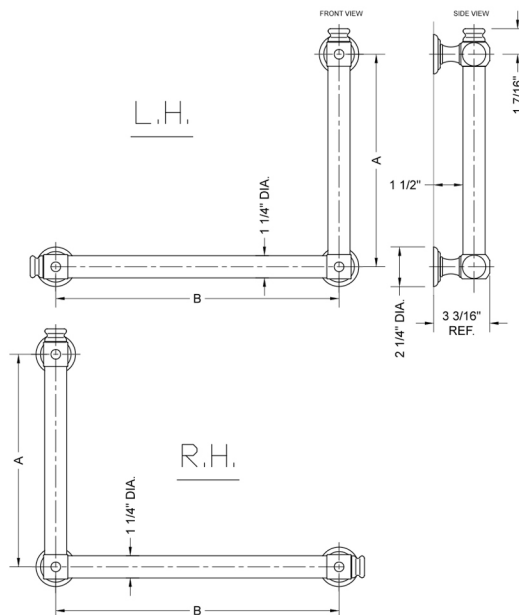

G60 16H x 24W 90° Left Hand Grab Bar

Model #: G60-16H-24W-LH-

FEATURES:

- Structurally engineered 90° angle
- ADA compliant when properly installed
- Horizontal section can be used as towel bar
- Style options to complement all collections
- Optional handshower sliders can be added to either bar only upon initial order
- All grab bars can be custom sized. Contact JACLO for pricing & availability
- Grab bars over 32" require middle post
- Grab bars 24" or longer are NOT AVAILABLE in PG or SG. For large quantity orders, please contact hospitality@jaclo.com

SPECIFICATION DRAWING:

BRASS LUXURY GRAB BAR			
PART. #	DESCRIPTION	A H	B W
G60-12H-12W	CENTER TO CENTER	12"	12"
G60-12H-16W	CENTER TO CENTER	12"	16"
G60-12H-24W	CENTER TO CENTER	12"	24"
G60-12H-32W	CENTER TO CENTER	12"	32"
G60-16H-12W	CENTER TO CENTER	16"	12"
G60-16H-16W	CENTER TO CENTER	16"	16"
G60-16H-24W	CENTER TO CENTER	16"	24"
G60-16H-32W	CENTER TO CENTER	16"	32"
G60-24H-12W	CENTER TO CENTER	24"	12"
G60-24H-16W	CENTER TO CENTER	24"	16"
G60-24H-24W	CENTER TO CENTER	24"	24"
G60-24H-32W	CENTER TO CENTER	24"	32"
G60-32H-12W	CENTER TO CENTER	32"	12"
G60-32H-16W	CENTER TO CENTER	32"	16"
G60-32H-24W	CENTER TO CENTER	32"	24"
G60-32H-32W	CENTER TO CENTER	32"	32"