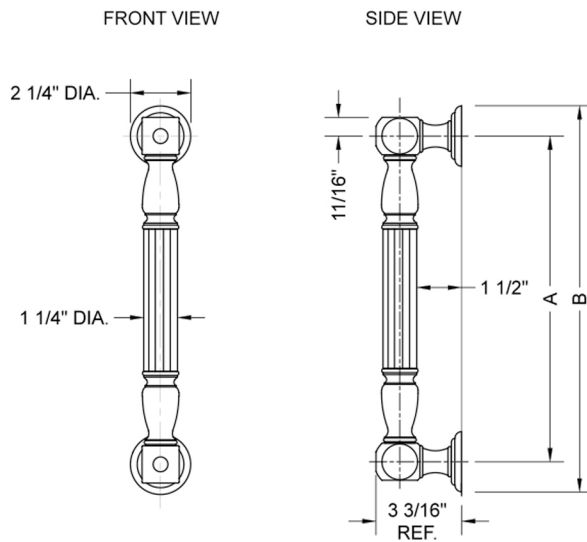

16" G21 Straight Grab Bar

Model #: G21-16-

FEATURES:

- Grab bars are ADA compliant when installed properly
- All brass construction, fully polished & plated
- Style options to complement all collections
- Optional handshower sliders and toilet paper/washcloth holders can be added only upon initial order
- *NOTE: GRAB BARS OVER 32" REQUIRE A MIDDLE POST
- All grab bars can be custom sized. Contact JACLO for pricing & availability
- Grab bars 24" or longer are NOT AVAILABLE in PG or SG. For large quantity orders, please contact hospitality@jaclo.com

SPECIFICATION DRAWING:

BRASS LUXURY GRAB BAR			
PART. #	DESCRIPTION	A	B
G21-12-XX	12" CENTER TO CENTER	12"	14 1/4"
G21-16-XX	16" CENTER TO CENTER	16"	18 1/4"
G21-18-XX	18" CENTER TO CENTER	18"	20 1/4"
G21-24-XX	24" CENTER TO CENTER	24"	26 1/4"
G21-32-XX	32" CENTER TO CENTER	32"	34 1/4"
*NOTE: GRAB BARS OVER 32" REQUIRE A MIDDLE POST			
G21-36-XX	36" CENTER TO CENTER	36"	38 1/4"
G21-42-XX	42" CENTER TO CENTER	42"	44 1/4"
G21-48-XX	48" CENTER TO CENTER	48"	50 1/4"
G21-60-XX	60" CENTER TO CENTER	60"	62 1/4"