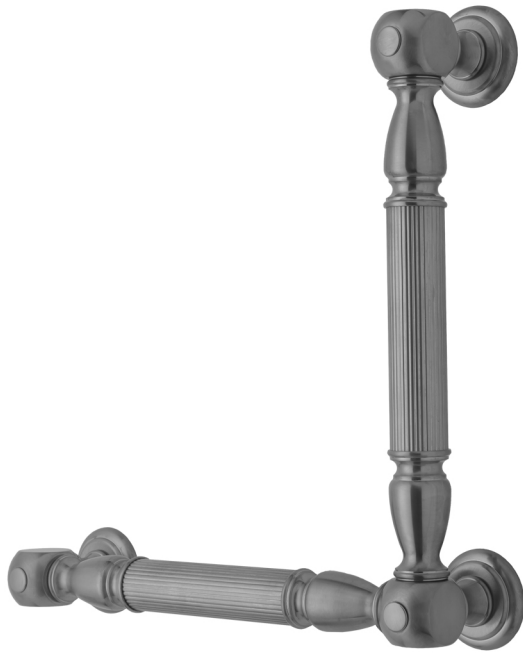

G21 16H x 24W 90° Left Hand Grab Bar

Model #: G21-16H-24W-LH-

FEATURES:

- Structurally engineered 90° angle
- ADA compliant when properly installed
- Horizontal section can be used as towel bar
- Style options to complement all collections
- Optional handshower sliders can be added to either bar only upon initial order
- All grab bars can be custom sized. Contact JACLO for pricing & availability
- Grab bars over 32" require middle post
- Grab bars 24" or longer are NOT AVAILABLE in PG or SG. For large quantity orders, please contact hospitality@jaclo.com

AVAILABLE FINISHES:

Polished Chrome (PCH)	Satin Chrome (SC)	Bronze Umber (BU)
Satin Nickel (SN)	Pewter (PEW)	Caramel Bronze (CB)
Polished Nickel (PN)	Antique Brass (AB)	Antique Copper (ACU)
Oil-Rubbed Bronze (ORB)	Polished Brass (PB)	Polished Copper (PCU)
Vintage Bronze (VB)	Satin Brass (SB)	Matte Black (MBK)
Satin Gold (SG)	Polished Gold (PG)	Black Nickel (BKN)
White (WH)	Unlacquered Brass (ULB)	Satin Cooper (SCU)
Almond (ALD)	Amber (AMB)	Azure Blue (AZB)
Coral (COR)	Mint Green (GRN)	Stone Grey (GRY)
Lilac (LAC)	Light Blue (LBL)	Limon (LIM)
Plum (PLM)	Pink (PNK)	Red (RED)
Graphite (GPH)	Aged Unlacquered Brass (AUB)	

SPECIFICATION DRAWING:

BRASS LUXURY GRAB BAR			
PART. #	DESCRIPTION	A H	B W
G21-12H-12W	CENTER TO CENTER	12"	12"
G21-12H-16W	CENTER TO CENTER	12"	16"
G21-12H-24W	CENTER TO CENTER	12"	24"
G21-12H-32W	CENTER TO CENTER	12"	32"
G21-16H-12W	CENTER TO CENTER	16"	12"
G21-16H-16W	CENTER TO CENTER	16"	16"
G21-16H-24W	CENTER TO CENTER	16"	24"
G21-16H-32W	CENTER TO CENTER	16"	32"
G21-24H-12W	CENTER TO CENTER	24"	12"
G21-24H-16W	CENTER TO CENTER	24"	16"
G21-24H-24W	CENTER TO CENTER	24"	24"
G21-24H-32W	CENTER TO CENTER	24"	32"
G21-32H-12W	CENTER TO CENTER	32"	12"
G21-32H-16W	CENTER TO CENTER	32"	16"
G21-32H-24W	CENTER TO CENTER	32"	24"
G21-32H-32W	CENTER TO CENTER	32"	32"