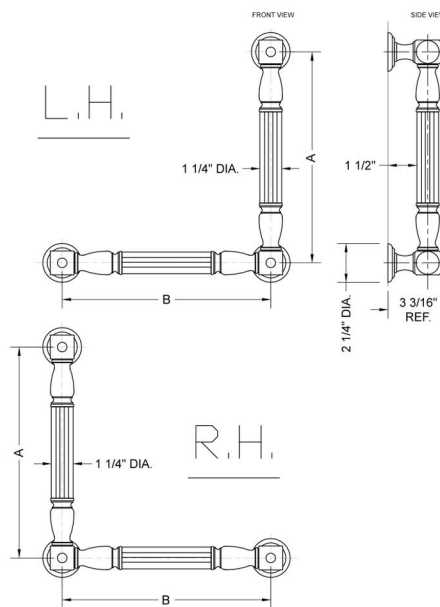

G21 16H x 24W 90° Left Hand Grab Bar

Model #: G21-16H-24W-LH-

FEATURES:

- Structurally engineered 90° angle
- ADA compliant when properly installed
- Horizontal section can be used as towel bar
- Style options to complement all collections
- Optional handshower sliders can be added to either bar only upon initial order
- All grab bars can be custom sized. Contact JACLO for pricing & availability
- Grab bars over 32" require middle post
- Grab bars 24" or longer are NOT AVAILABLE in PG or SG. For large quantity orders, please contact hospitality@jaclo.com

SPECIFICATION DRAWING:

BRASS LUXURY GRAB BAR			
PART. #	DESCRIPTION	A H	B W
G21-12H-12W	CENTER TO CENTER	12"	12"
G21-12H-16W	CENTER TO CENTER	12"	16"
G21-12H-24W	CENTER TO CENTER	12"	24"
G21-12H-32W	CENTER TO CENTER	12"	32"
G21-16H-12W	CENTER TO CENTER	16"	12"
G21-16H-16W	CENTER TO CENTER	16"	16"
G21-16H-24W	CENTER TO CENTER	16"	24"
G21-16H-32W	CENTER TO CENTER	16"	32"
G21-24H-12W	CENTER TO CENTER	24"	12"
G21-24H-16W	CENTER TO CENTER	24"	16"
G21-24H-24W	CENTER TO CENTER	24"	24"
G21-24H-32W	CENTER TO CENTER	24"	32"
G21-32H-12W	CENTER TO CENTER	32"	12"
G21-32H-16W	CENTER TO CENTER	32"	16"
G21-32H-24W	CENTER TO CENTER	32"	24"
G21-32H-32W	CENTER TO CENTER	32"	32"