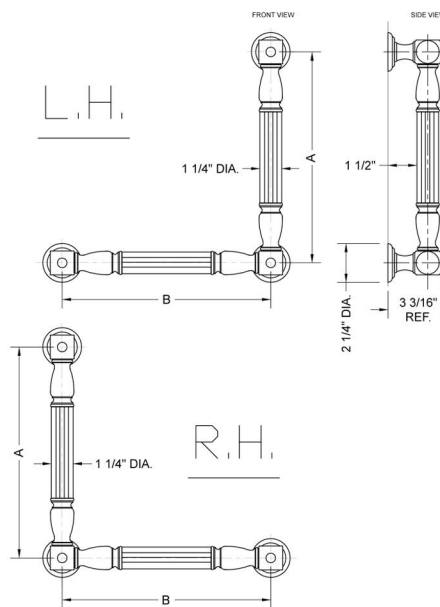

## G21 16H x 24W 90° Right Hand Grab Bar

Model #: G21-16H-24W-RH-

### FEATURES:

- Structurally engineered 90° angle
- ADA compliant when properly installed
- Horizontal section can be used as towel bar
- Style options to complement all collections
- Optional handshower sliders can be added to either bar only upon initial order
- All grab bars can be custom sized. Contact JACLO for pricing & availability
- Grab bars over 32" require middle post
- Grab bars 24" or longer are NOT AVAILABLE in PG or SG. For large quantity orders, please contact [hospitality@jaclo.com](mailto:hospitality@jaclo.com)

### SPECIFICATION DRAWING:

BRASS LUXURY GRAB BAR			
PART. #	DESCRIPTION	A H	B W
G21-12H-12W	CENTER TO CENTER	12"	12"
G21-12H-16W	CENTER TO CENTER	12"	16"
G21-12H-24W	CENTER TO CENTER	12"	24"
G21-12H-32W	CENTER TO CENTER	12"	32"
G21-16H-12W	CENTER TO CENTER	16"	12"
G21-16H-16W	CENTER TO CENTER	16"	16"
G21-16H-24W	CENTER TO CENTER	16"	24"
G21-16H-32W	CENTER TO CENTER	16"	32"
G21-24H-12W	CENTER TO CENTER	24"	12"
G21-24H-16W	CENTER TO CENTER	24"	16"
G21-24H-24W	CENTER TO CENTER	24"	24"
G21-24H-32W	CENTER TO CENTER	24"	32"
G21-32H-12W	CENTER TO CENTER	32"	12"
G21-32H-16W	CENTER TO CENTER	32"	16"
G21-32H-24W	CENTER TO CENTER	32"	24"
G21-32H-32W	CENTER TO CENTER	32"	32"